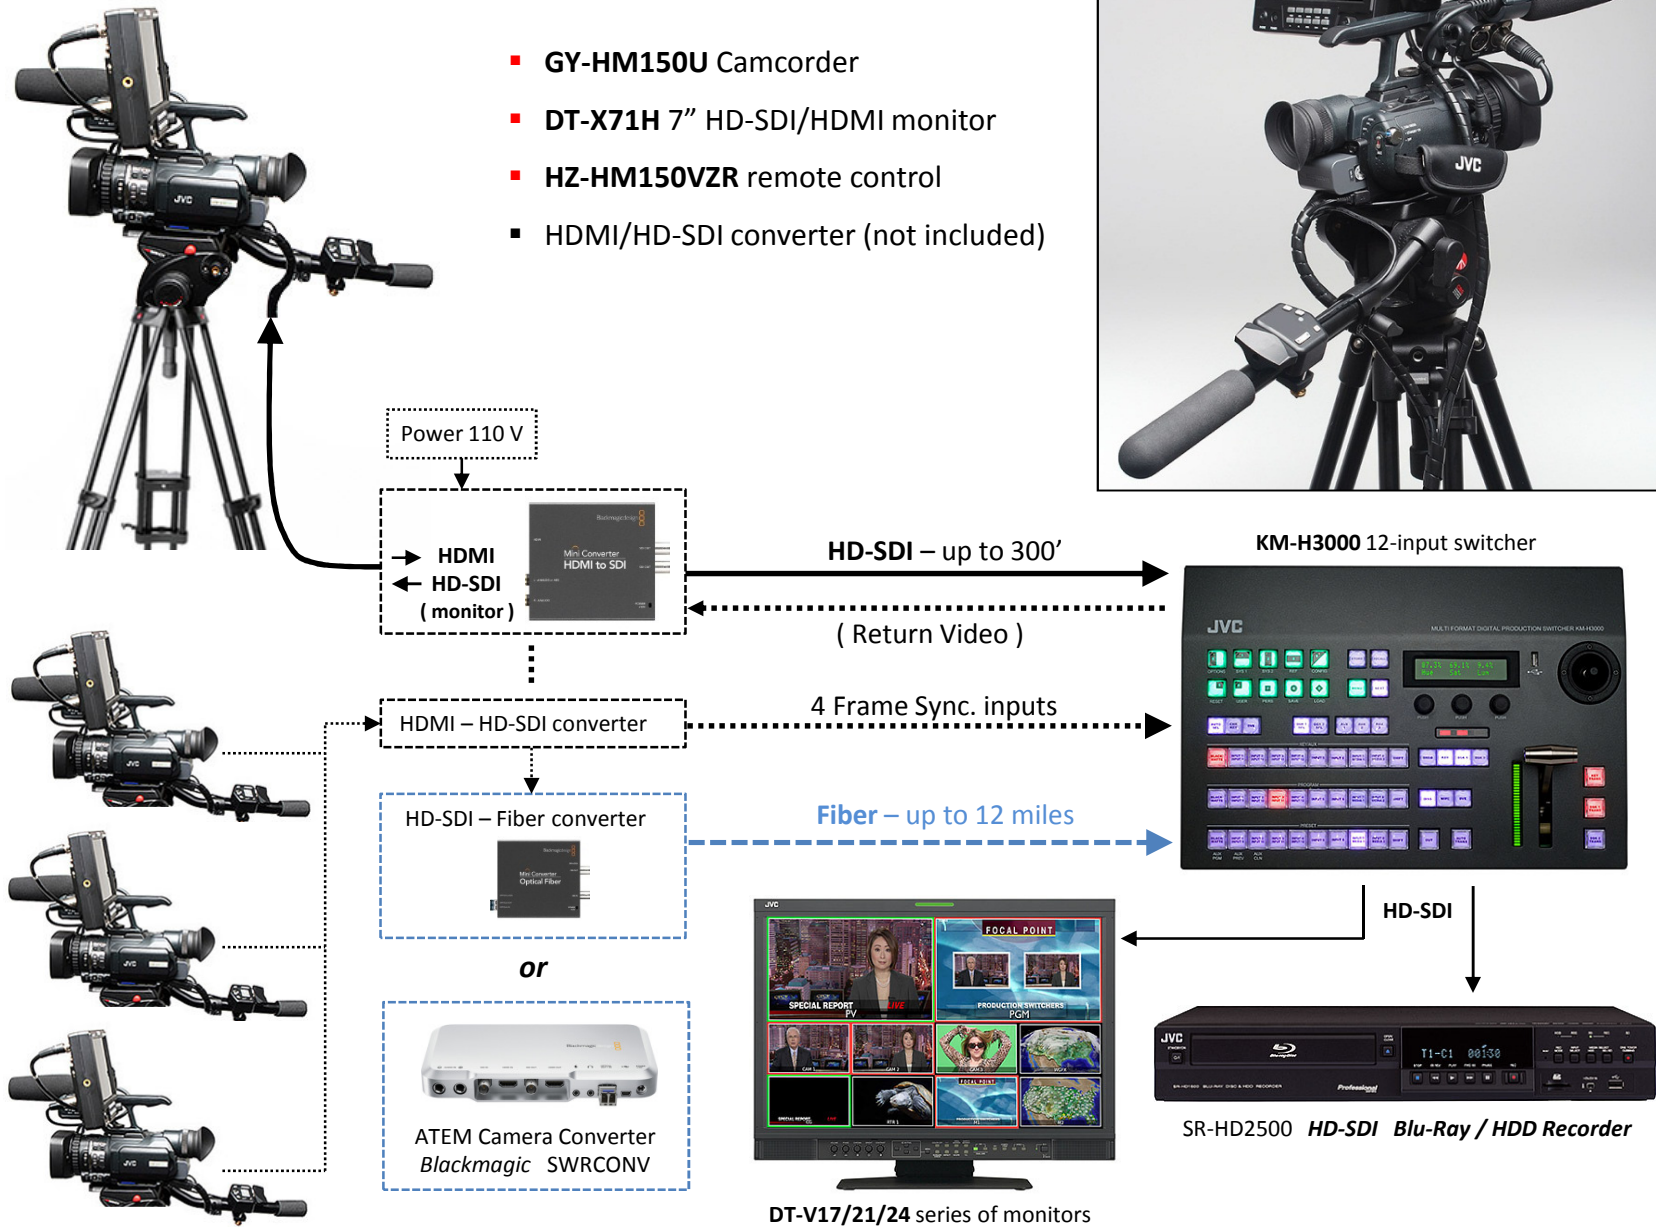

GY-HM150 Studio Configuration

- GY-HM150U Camcorder
- DT-X71H 7" HD-SDI/HDMI monitor
- HZ-HM150VZR remote control
- HDMI/HD-SDI converter (not included)

GY-HM150 Studio Configuration