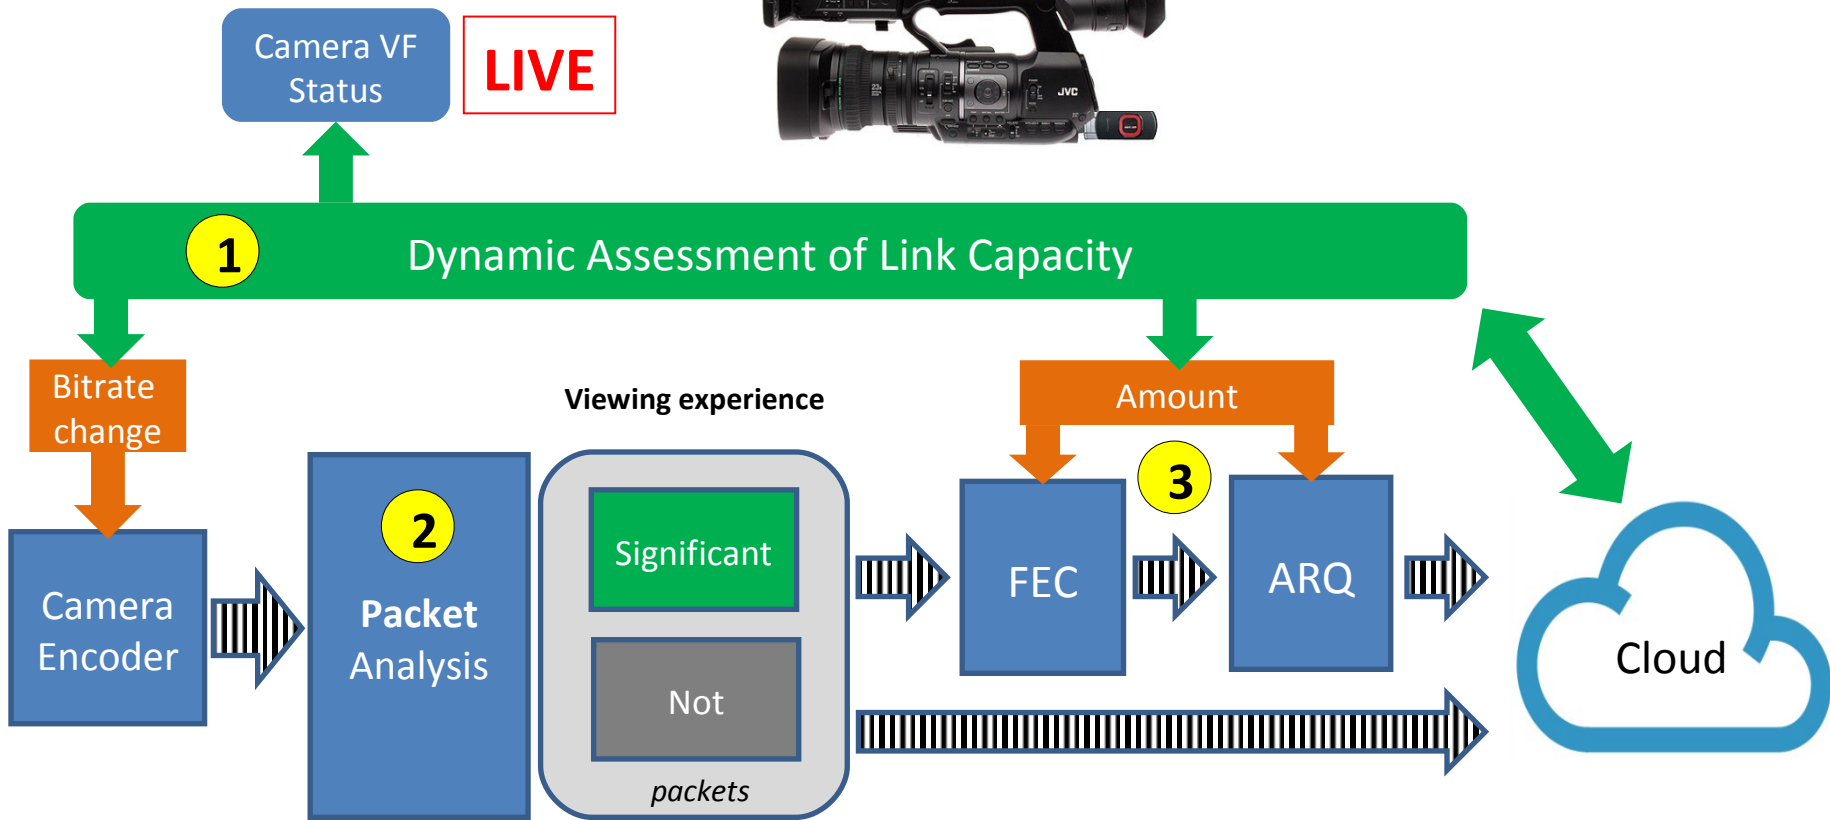

Zixi technology ***built-in*** JVC camcorders GY-HM650/850/890

Maximize available bandwidth to deliver error-free broadcast quality video.

Camera VF Status **LIVE**

Loss of I-frame or other significant data may impact viewing experience

ARQ - **A**utomatic **R**epeat **r**e**Q**uest
FEC – **F**orward **E**rror **C**orrection