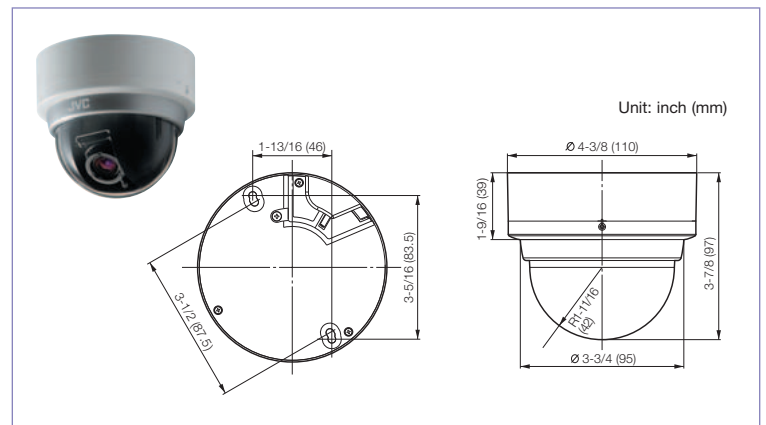

Dimensions

Note: Screen images are explanatory purpose and not actual images attained using this product. All brand or product names may be trademarks and/or registered trademarks of their respective owners. Copyright © 2011, Victor Company of Japan, Limited. All Rights Reserved.

JVC®

DISTRIBUTED BY

Design and specifications subject to change without notice.