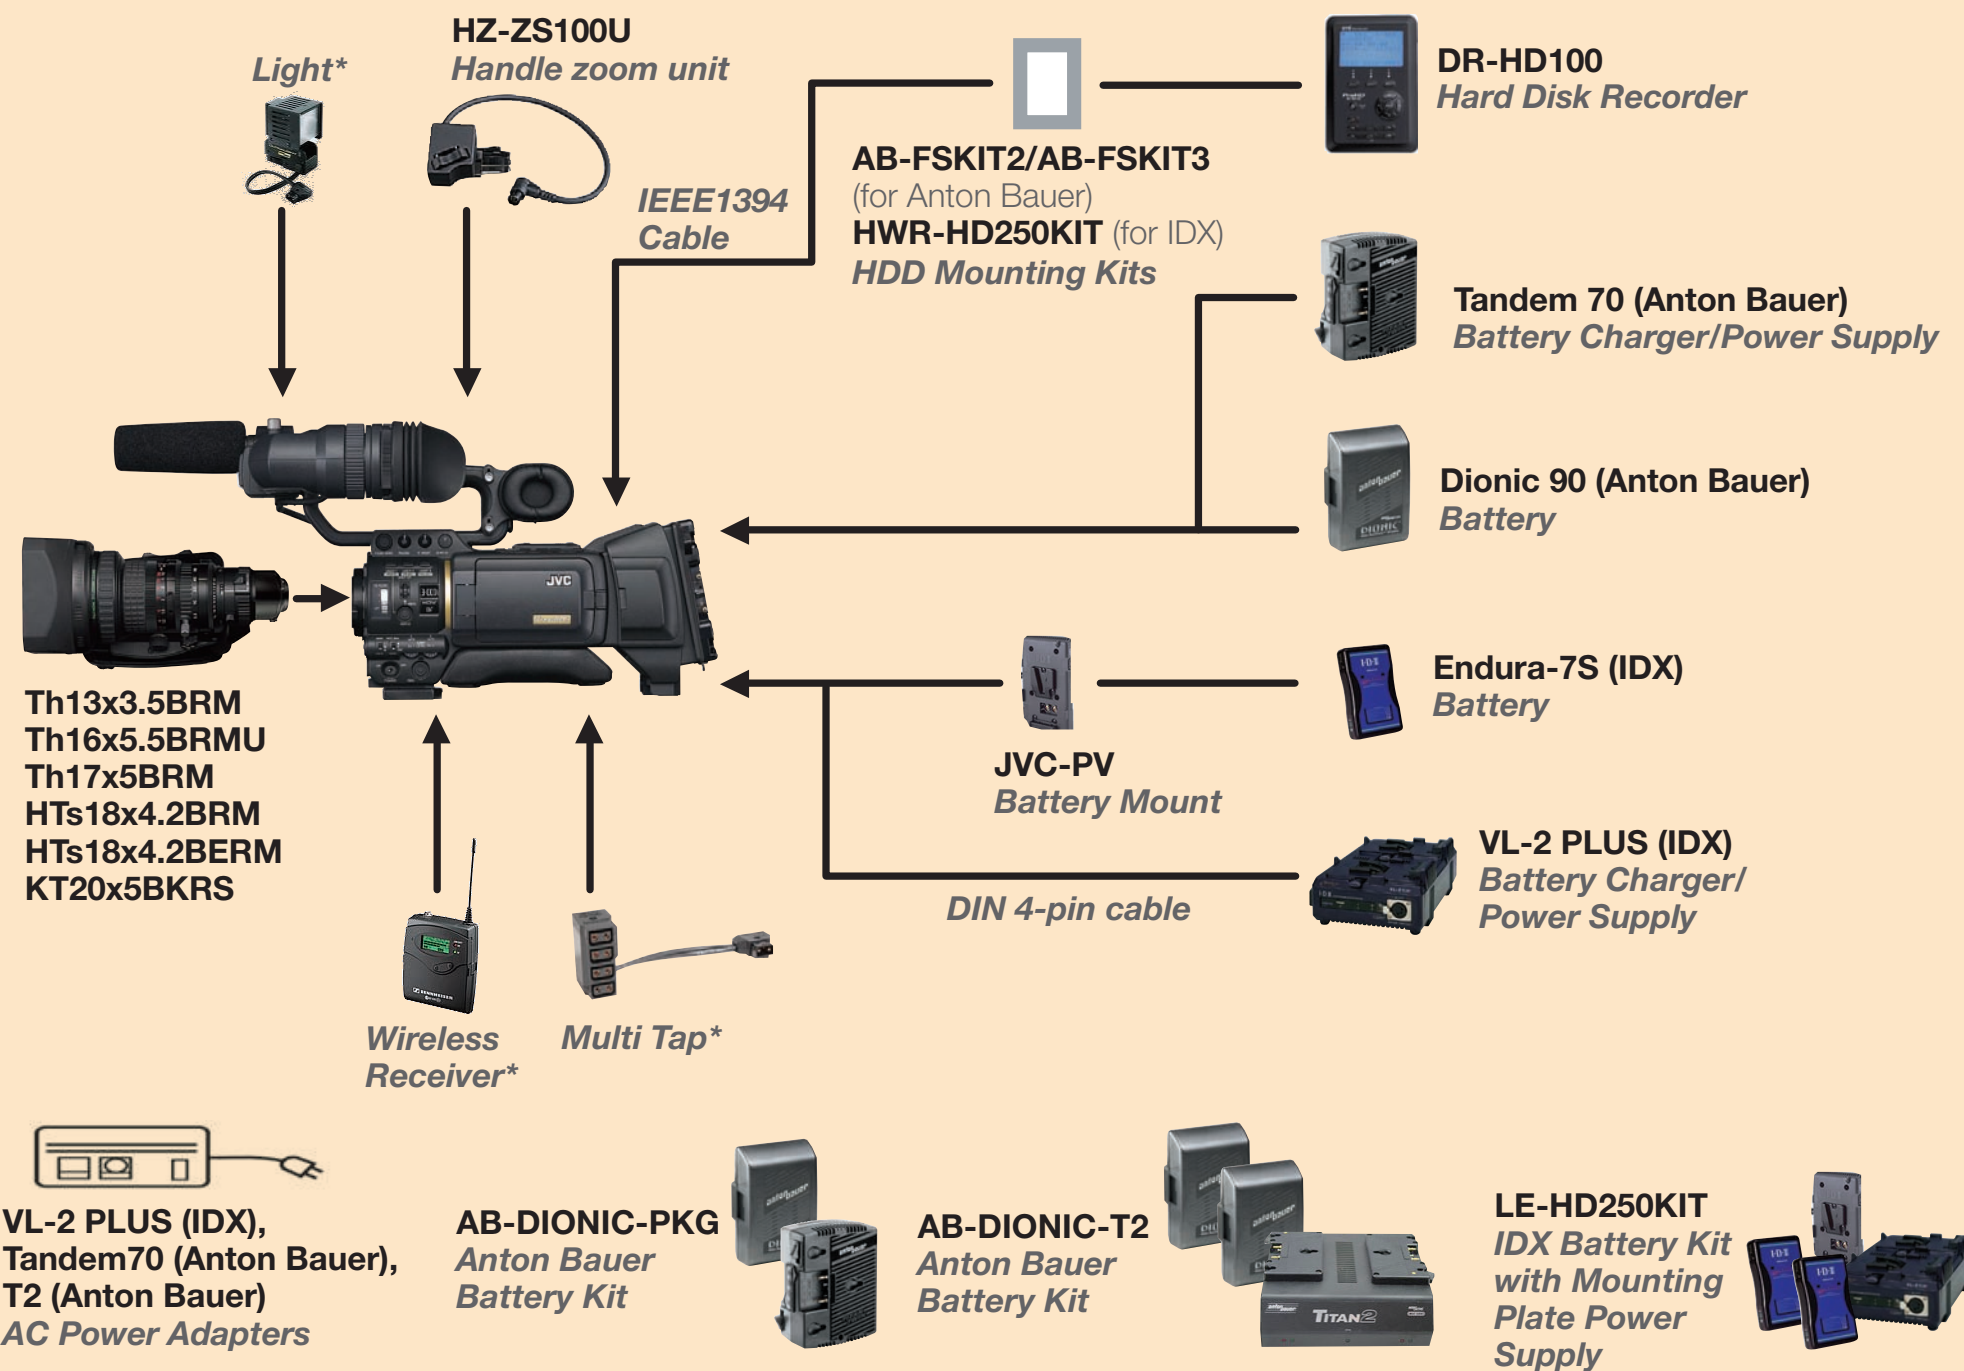

GY-HD250U HD Studio System

*Third party supplied equipment

GY-HD250U SD Studio System

*Third party supplied equipment

GY-HD200UB/GY-HD250U ENG System

*Third party supplied equipment

GY-HD250U Shoulder Mount Fiber System

GY-HD250U Tripod Mount Fiber System

*Third party supplied equipment

**Requires power source