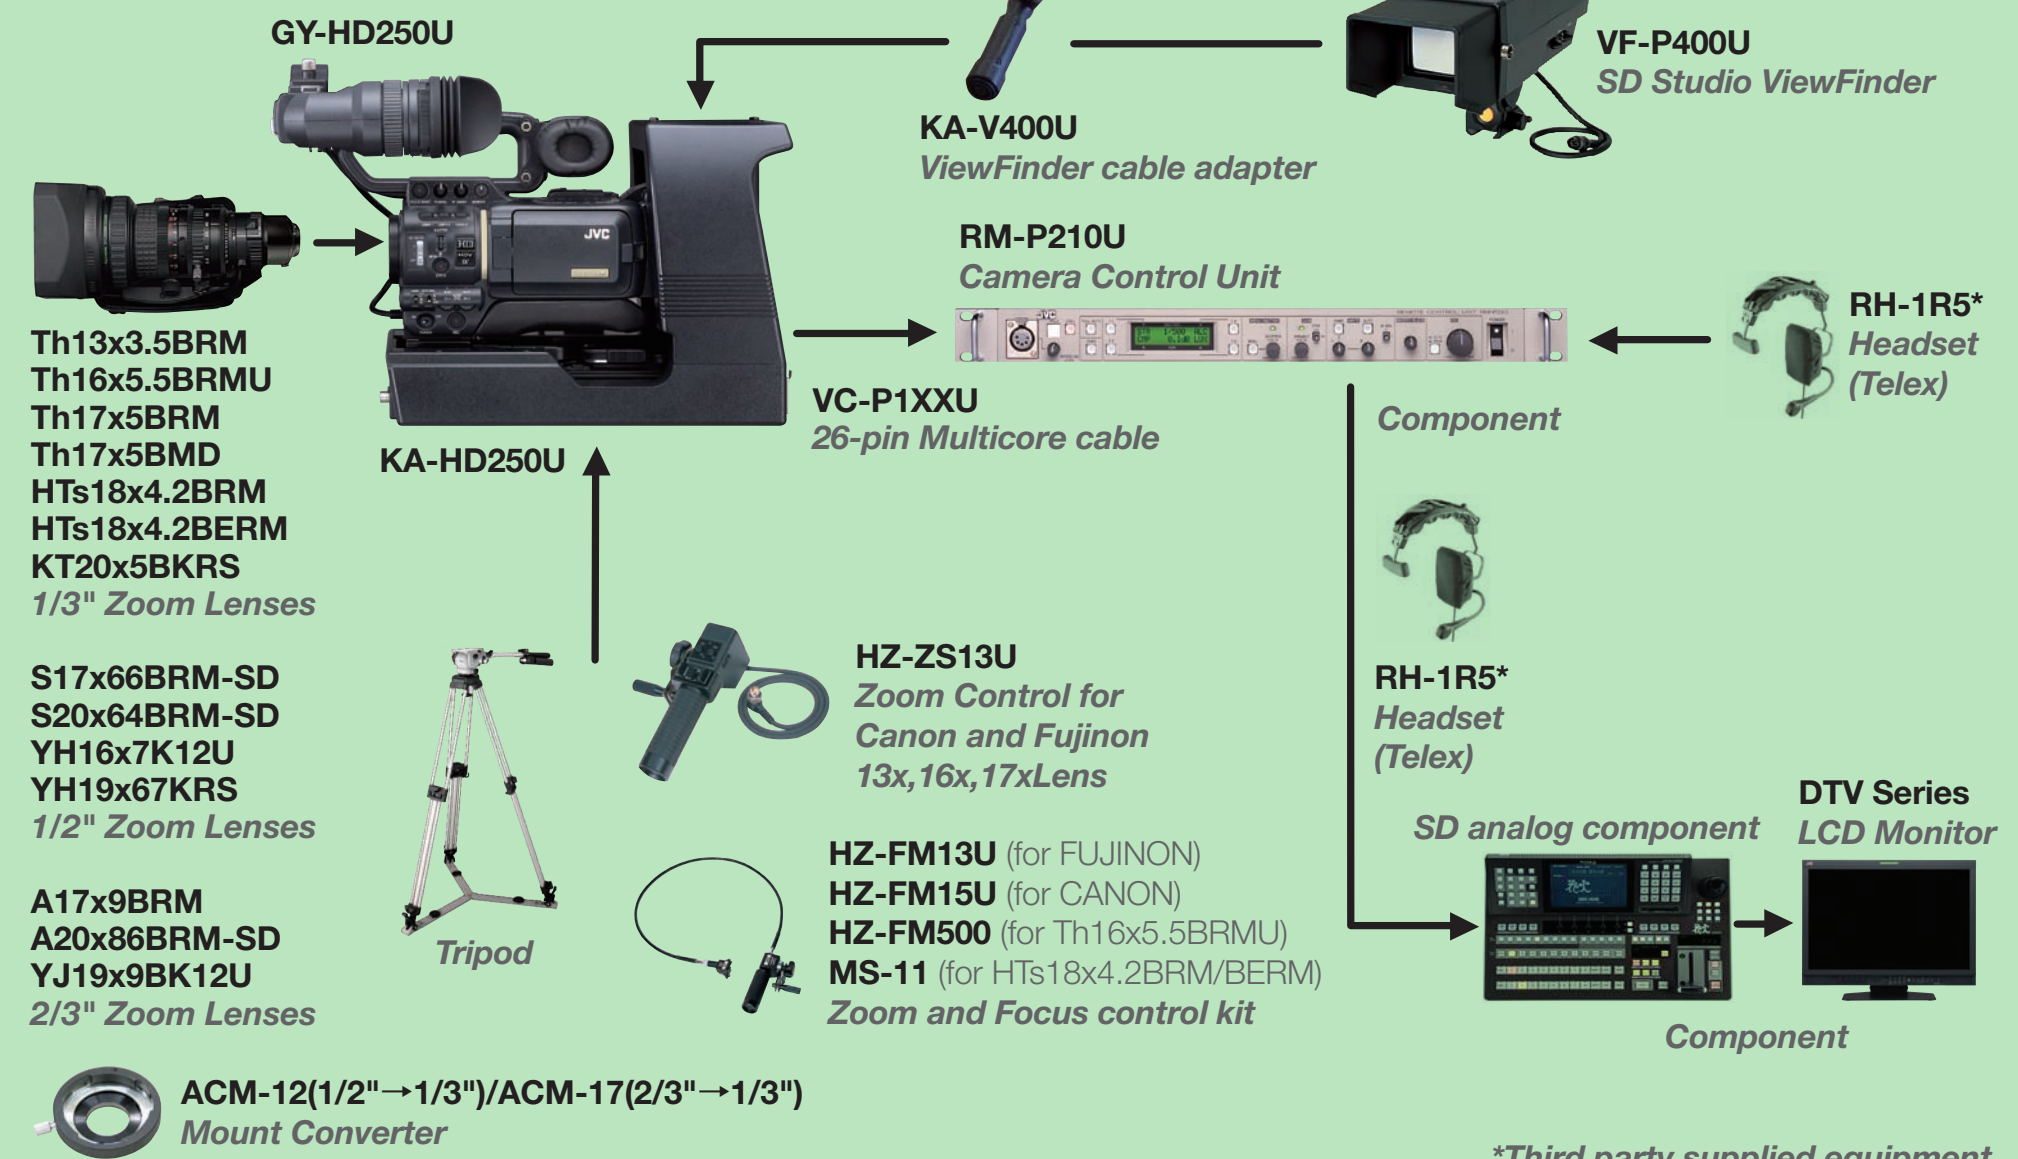

GY-HD250U HD Studio System

*Third party supplied equipment

GY-HD250U SD Studio System

*Third party supplied equipment

GY-HD200UB/GY-HD250U ENG System

*Third party supplied equipment

GY-HD250U Shoulder Mount Fiber System

GY-HD250U Tripod Mount Fiber System

*Third party supplied equipment

**Requires power source