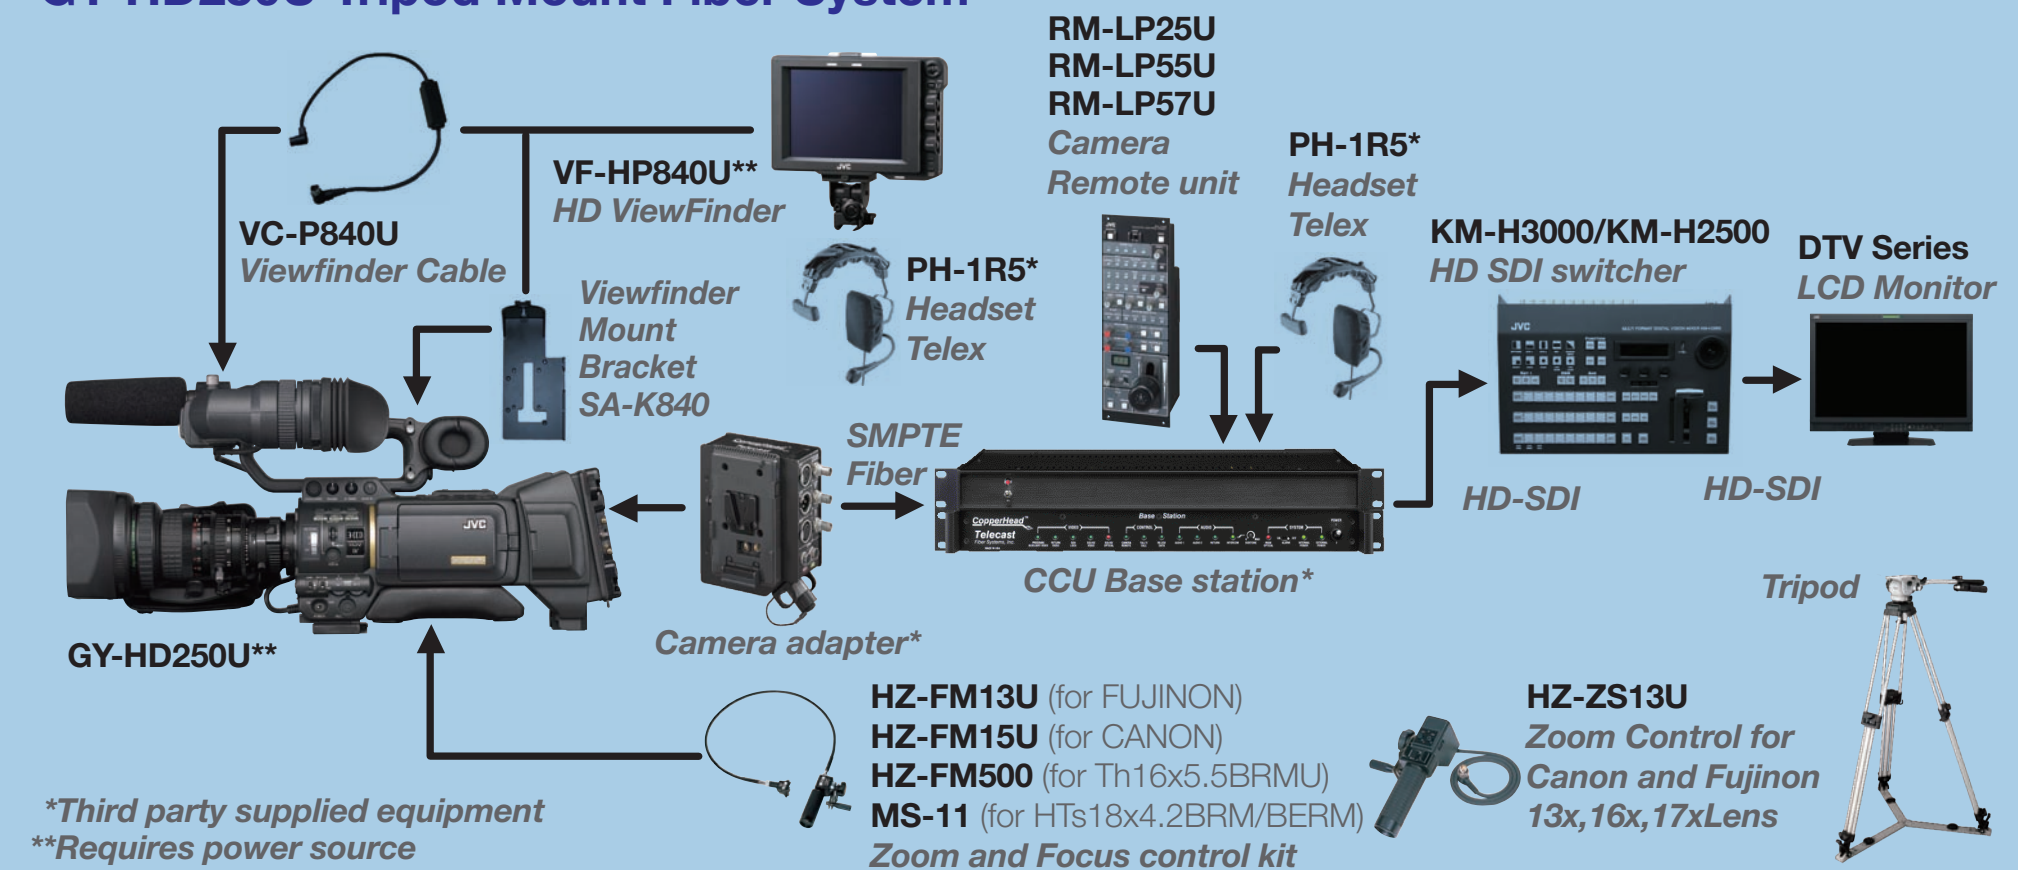

GY-HD250U HD Studio System

*Third party supplied equipment

GY-HD250U SD Studio System

*Third party supplied equipment

GY-HD200UB/GY-HD250U ENG System

*Third party supplied equipment

GY-HD250U Shoulder Mount Fiber System

GY-HD250U Tripod Mount Fiber System

*Third party supplied equipment

**Requires power source