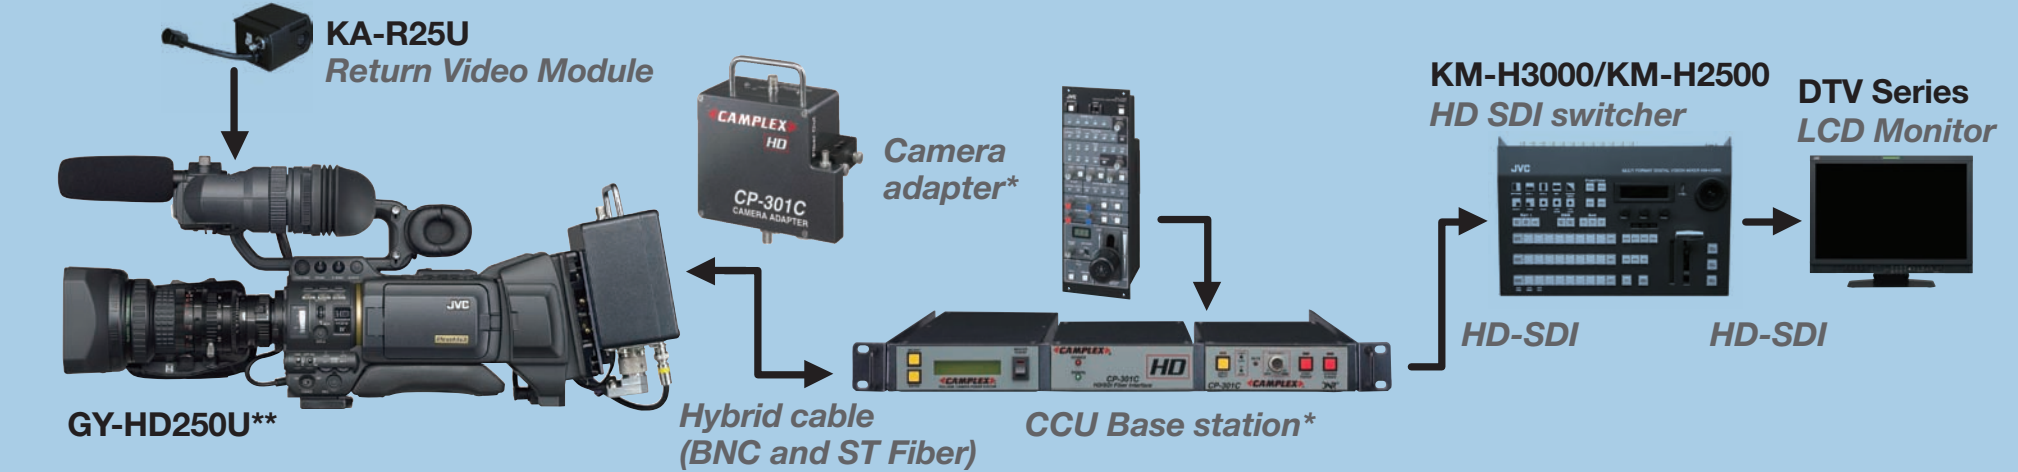

GY-HD250U HD Studio System

*Third party supplied equipment

GY-HD250U SD Studio System

*Third party supplied equipment

GY-HD200UB/GY-HD250U ENG System

*Third party supplied equipment

GY-HD250U Shoulder Mount Fiber System

GY-HD250U Tripod Mount Fiber System

*Third party supplied equipment

**Requires power source