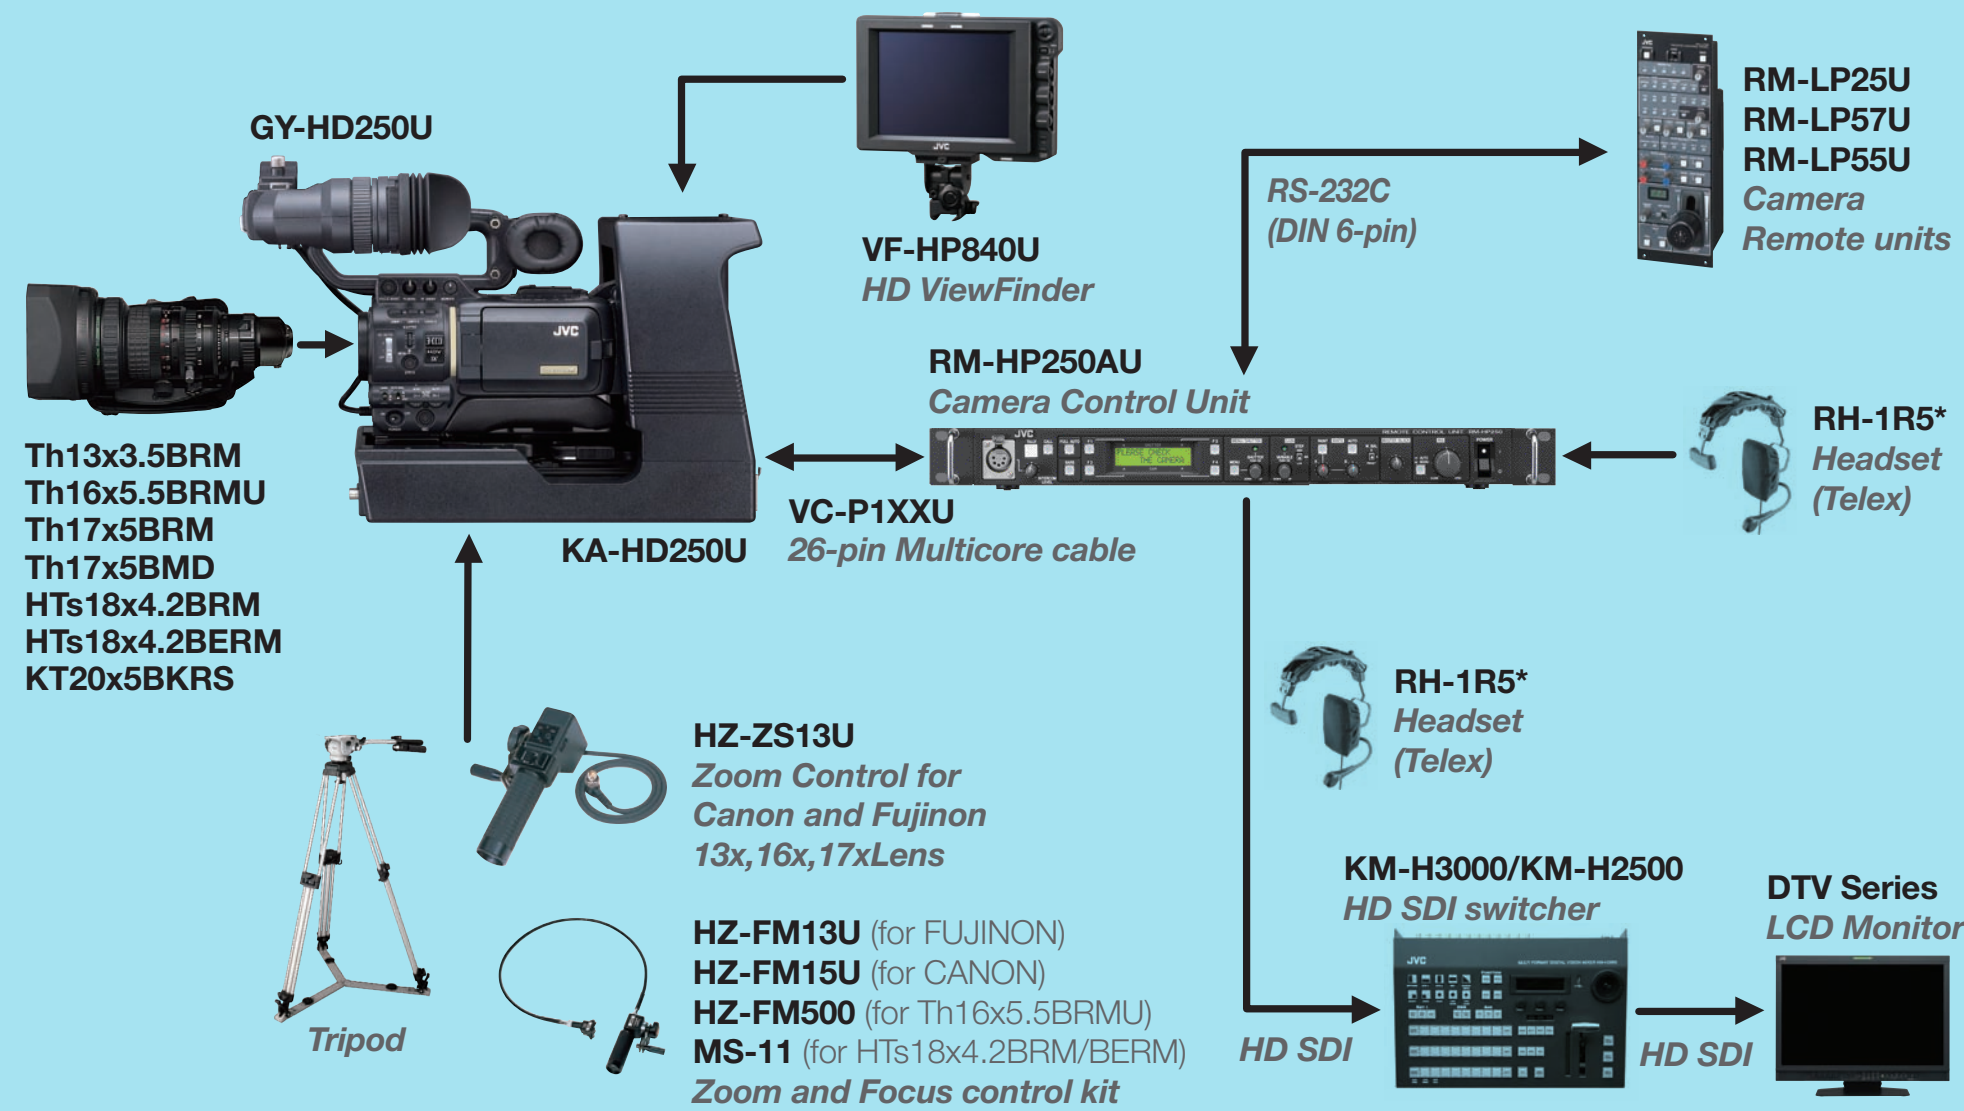

GY-HD250U HD Studio System

*Third party supplied equipment

GY-HD250U SD Studio System

*Third party supplied equipment

GY-HD200UB/GY-HD250U ENG System

*Third party supplied equipment

GY-HD250U Shoulder Mount Fiber System

GY-HD250U Tripod Mount Fiber System

*Third party supplied equipment

**Requires power source