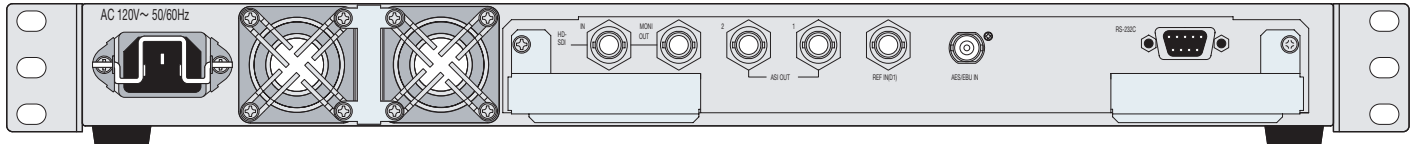

When you need true high-definition quality, JVC's original MPEG-2 encoding system is the ideal solution.

Incorporating advanced MPEG-2 encoding technologies exclusive to JVC, the DM-JV600 is a multi-format HDTV encoder designed for professional use that offers the ease-of-use, installation flexibility, and excellent cost-performance that JVC products are renowned for. Being combined with JVC D-VHS recorder/player DM-JV600 provides high-quality Mpeg-2 encoding solution for cost-effective distribution of HD content and high-definition digital "dailies" in the motion picture industry.

Specifications

VIDEO

Format:	MPEG-2 (ISO/IEC13818-2)
Profile:	MP@HL HP@HL 4:2:0 / 4:2:2 1920/1440/1280 x 1080/59.94i 1280 x 720/59.94p
Bit rate:	1080i: 9 - 45 Mbps 720p: 9 - 45 Mbps
Delay:	19-frame (1080i)/38-frame (720P)

AUDIO

MPEG-1 Layer II (ISO/IEC 11172-3)	
Mode:	Monoral, Stereo
Bit rate:	Monoral: 96kbps - 192kbps Stereo: 128kbps - 384kbps
Sampling rate:	48 kHz
Dolby Digital® (AC-3)	1-5.1 pre-encoded channel pass-through

OUTPUT STREAM

Format:	MPEG-2 Transport Stream (ISO/IEC 13818-1)
PSI, PCR:	Available
Packet size:	188

INTERFACE

Video input:	SMPTE 292M (loop-thru) HD-SDI BNC with HD-SDI Closed Caption (SMPTE 334)
Reference input:	SD-SDI (D1) BNC
Audio input:	SMPTE299M HD-SDI BNC AES/EBU (AES3-ID) BNC (L/R)
TS output:	DVB-ASI (188 Byte) BNC

CONTROL SPECIFICATION

Local control:	FL Display + Control Key RS-232C

FUNCTION

Scene change detect:	Available
3:2 pull down:	Auto/Manual

GENERAL

Power supply:	AC 100 V - AC 240 V 50 Hz/60Hz Autoranging
Typical power consumption:	Approx. 100 W
Operating temperature range:	5°C - 35°C
Humidity:	30% - 80% (no-condensation)
Size (W x H x D):	Approx. 482 mm x 44 (49 with foot) mm x 630 mm(TBD)
Weight:	Approx. 10kg

Dimensions