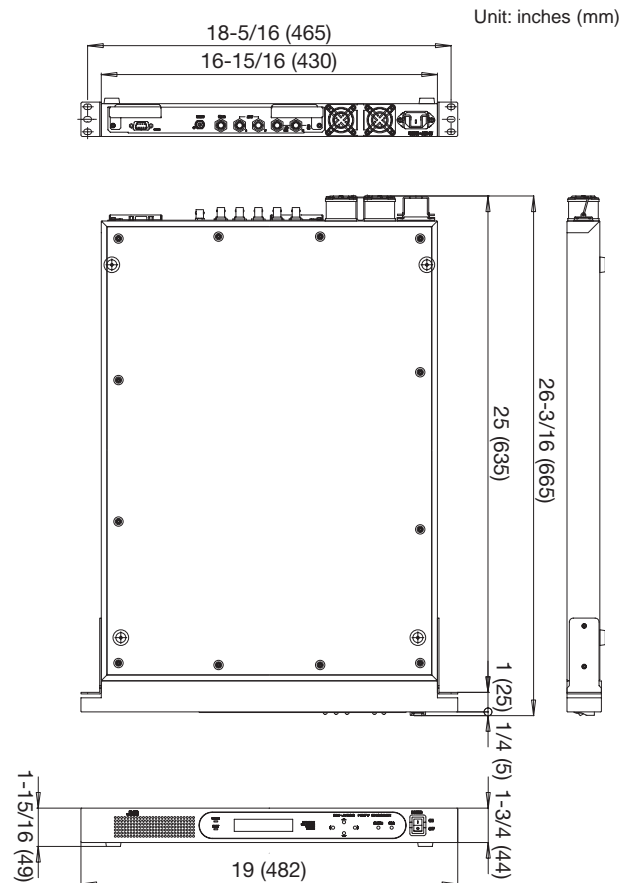

Design and specifications subject to change without notice.