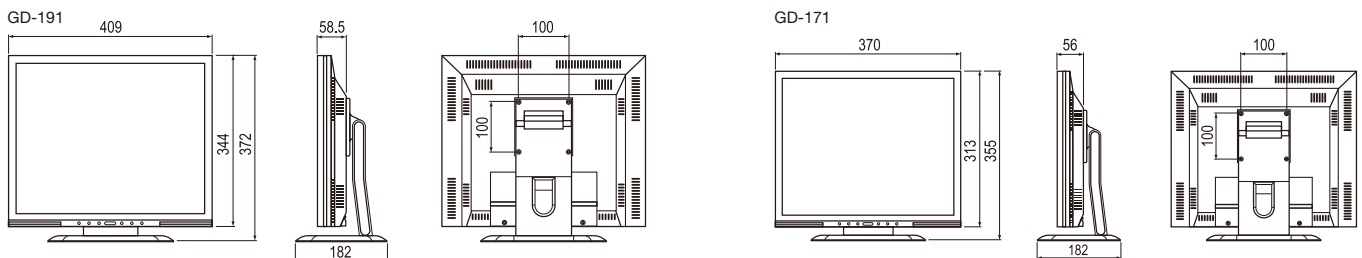

Dimensions (Unit: mm)

E. & O.E. Design and specifications subject to change without notice.
All TV screen pictures are simulated. All brand or product names may be trademarks and/or registered trademarks of their respective owners. Any rights not expressly granted herein are reserved.
Copyright © 2010, Victor Company of Japan, Limited (JVC). All Rights Reserved.

DISTRIBUTED BY