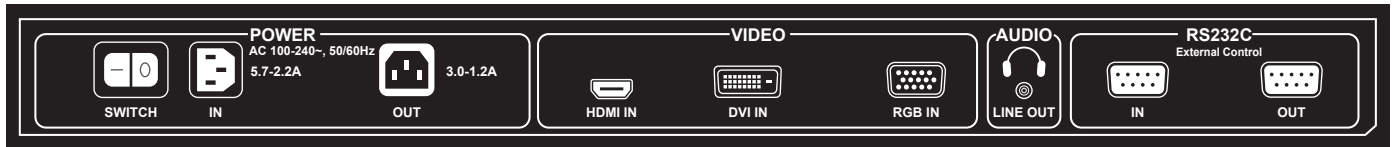

Whether your application is corporate or hotel lobbies, boardrooms, or retail settings, either of our new public displays provides stunning true-to-life images 24 hours a day, 7 days a week. A professional-grade 1080p IPS panel ensures accurate colors and vivid contrast at the widest possible viewing angles, vertical or horizontal. Remote management is also made easy with built-in RS-232C control. And each monitor is backed with a 3 year, 24/7 use warranty.

More Key Features

- Designed for horizontal or vertical installation / OSD menu can be set for H or V operation
- Energy star compliant

Video connections:

- HDMI (480p/576p/720p/1080i/1080p) / Supports HDCP, CEC / DVI Port / RGB d-Sub VGA (analog) input
- Audio line output (3.5mm) for external (powered) speakers or earphone
- Auto Volume Control (AVC) adjusts uneven sound volumes
- Auto input signal detect (with selectable priority)
- Screen saver feature to prevent image retention
- Looping RS-232C external remote control
  - Monitor can be given set ID (name assignment)
  - Connect several displays with single serial line
- Infrared remote and HDMI cable included

Connections Diagram

Specifications

Feature / Function		PS-420W	PS-470W	
LCD Panel	Display Pixels	1920 (H) x 1080 (V)	1920 (H) x 1080 (V)	
	Active Screen Size (Diagonal)	42.02 inches (1067.31mm)	46.96 inches (1192.87mm)	
	Pixel Pitch	0.4845 (H) x 0.4845 (V) (mm)	0.5415 (H) x 0.5415 (V) (mm)	
Power	Rated Voltage	AC100-240 (+/- 10%) Vac at 50/60Hz		
	Power Consumption	On Mode	135 W (Typ.)	On Mode 170 W (Typ.)
		Sleep Mode	≤ 0.5 W (RGB) / 0.5 W (HDMI/DVI)	
	Off Mode 1	≤ 0.5 W (RGB) / 0.5 W (HDMI/DVI)		
	Off Mode 2	0 W		
		Power off by using the AC power switch		
	Maximum	165 W	Maximum 255 W	
Dimensions (W x H x D inches)		39.88 x 23.86 x 3.33	44.31 x 26.4 x 3.45	
Dimensions (W x H x D cm)		101.3 x 60.6 x 8.45	112.56 x 67.1 x 8.76	
Weight (lbs.)		29.98	38.93	
Weight (kg.)		13.6	17.66	
Video Signal		Max Resolution	RGB/HDMI/DVI: 1920 x 1080@ 60Hz	
Input Connector		HDMI/DVI (digital), RGB (VGA), RS-232C		
Environmental Conditions		Operational Condition	Temperature: 0°C to 40°C, Humidity 10% to 90%	
		Storage Condition	Temperature: -20°C to 60°C, Humidity: 5% to 90%	

Specifications are tentative and subject to change without notice.

DISTRIBUTED BY

pro.jvc.com

Printed in the U.S.A.

"JVC" is the trademark or registered trademark of JVC KENWOOD Corporation.