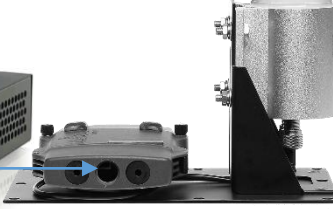

Tablet/Phone

*Available from JVC