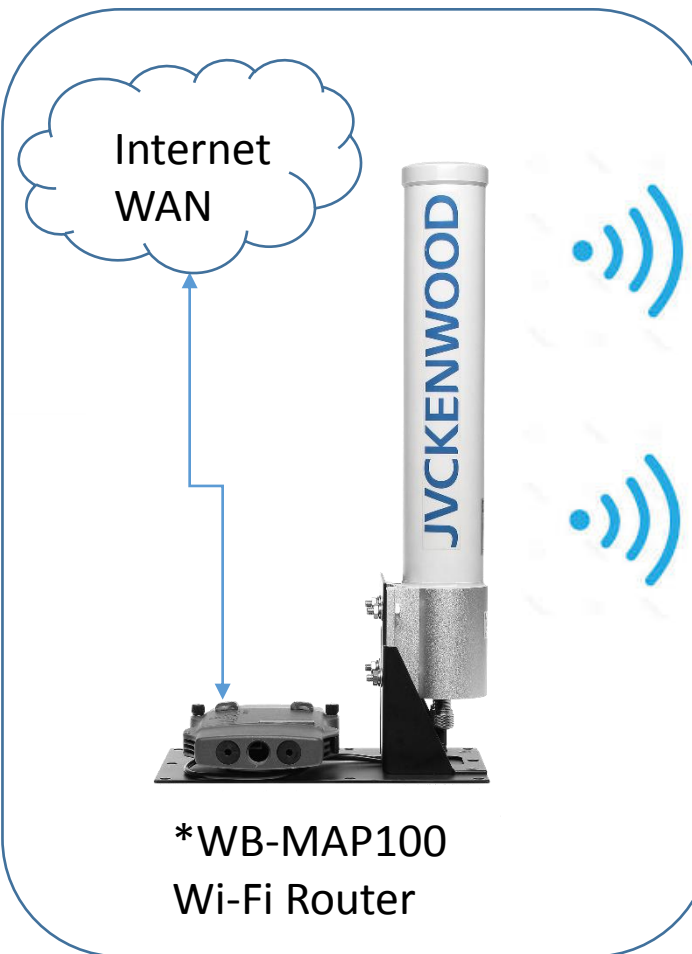

Example of wireless streaming video system with Zixi Streaming Management Server

*GY-HC550U (X4)

*P2418HT 24" Touch Screen *DT-V24G2Z/DT-N24F

*KM-IP4000S ProHD Studio Switcher

Blue connections are wired Ethernet.

Multi-Port Network Gigabit Switch

Zixi In
UDP Out

*zRAMP-4

Internet
WAN

*Available from JVC

*WB-MAP100
Wi-Fi Router

Zixi QOS