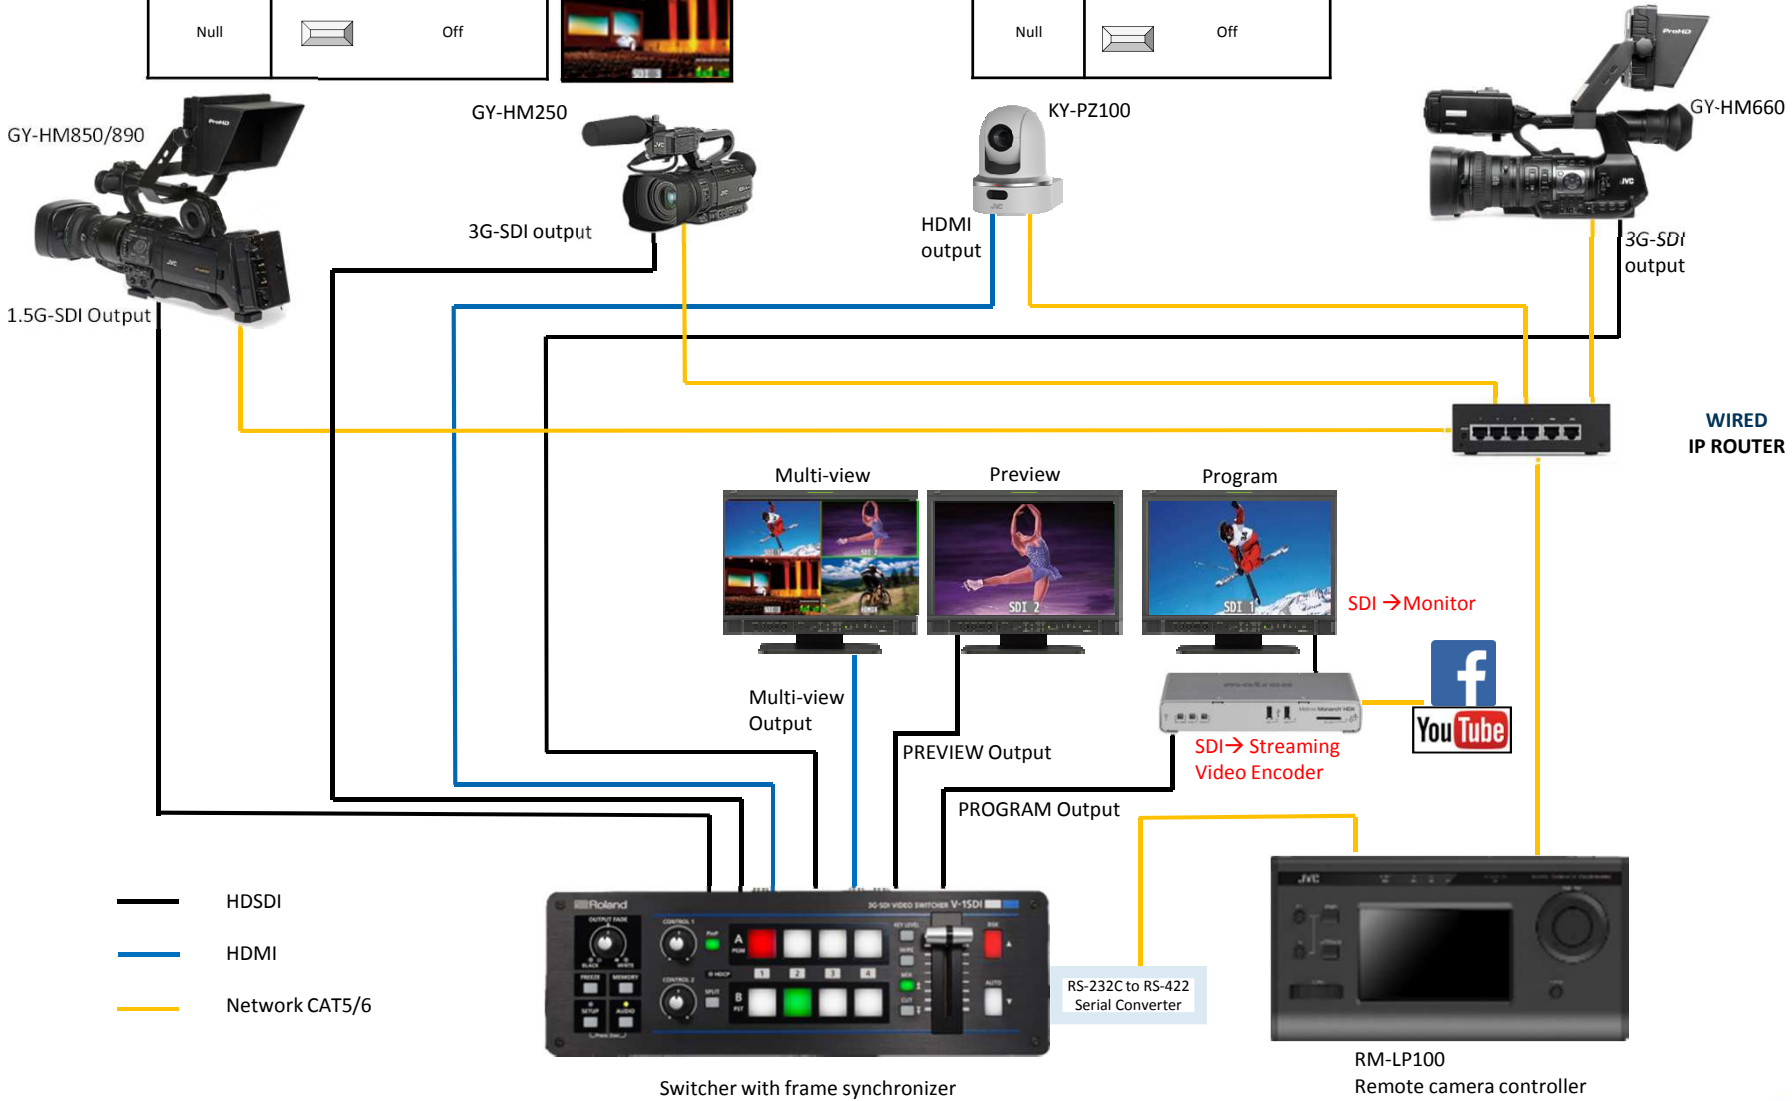

System Configuration Sample with Wired IP Routing

Status	HM Camcorder Tally Light	Camcorder LCD/VF
PGM	 Constant Red	
PVW	 Off: Turns Red when output is triggered during fade/wipe.	
Null	 Off	

Status	KY-PZ100 Tally Light
PGM	 Constant Red
PVW	 Constant Green
Null	 Off

System Configuration Sample with Wireless IP Routing

Status	HM Camcorder Tally Light	Camcorder LCD/VF
PGM	 Constant Red	
PVW	 Off: Turns Red when output is triggered during fade/wipe.	
Null	 Off	

Status	KY-PZ100 Tally
PGM	 Constant Red
PVW	 Constant Green
Null	 Off