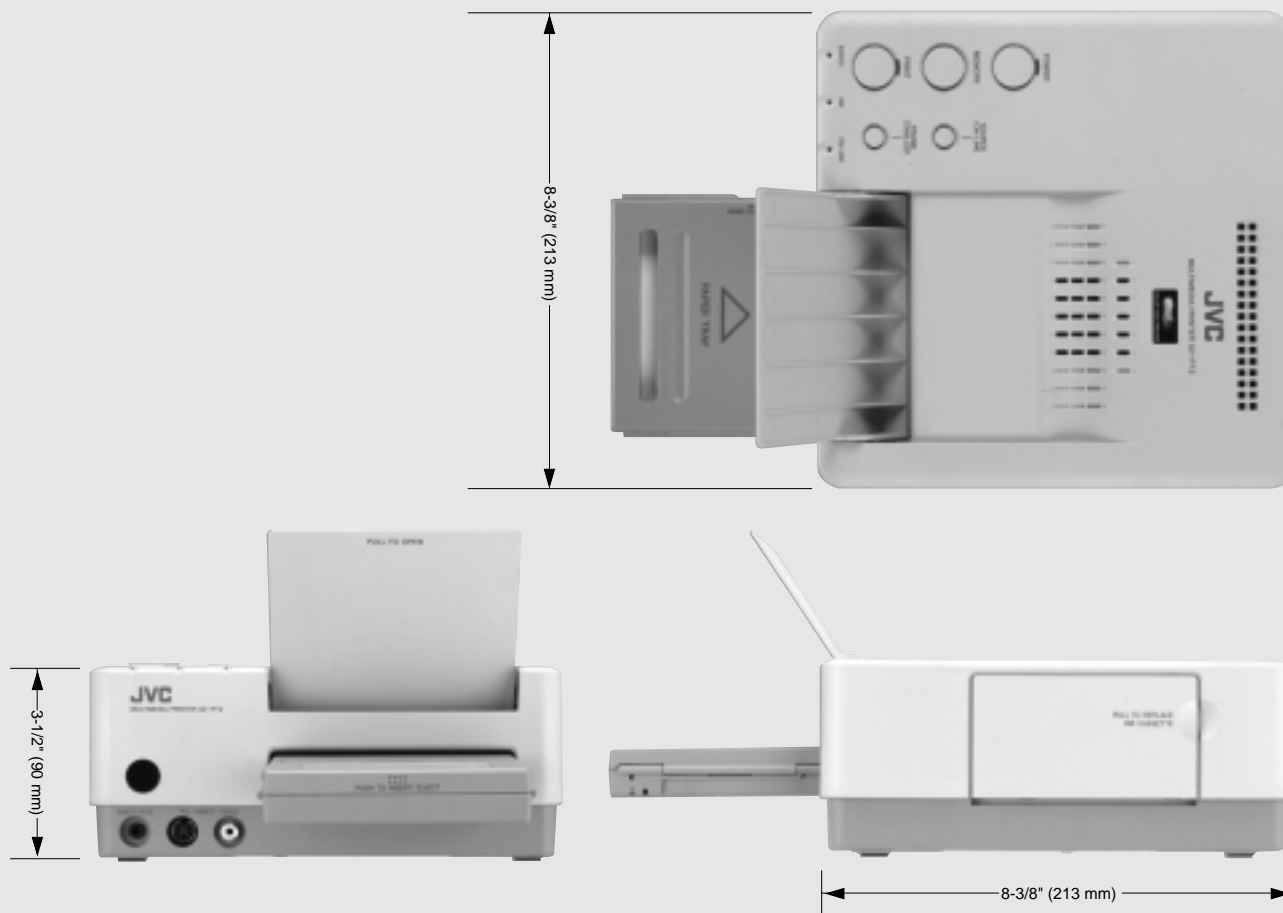

JVC[®]
PROFESSIONAL

MULTIMEDIA PRINTER **GV-PT2U PRO**

- Dye sublimation for photo realistic quality
- 50-sheet paper feed
- Print from composite, Y/C, or computer input
- Built-in frame capture
- Field/frame memory
- Windows printer driver included
- On Screen menu operation with supplied remote control unit
- JLIP & bidirectional Centronics interfaces

Exterior dimensions

Specifications

Print method	Dye sublimation
Output quality	Print pixels: 640 x 480 dots (max.) 16.77 million colors (full color)
Print area (max.)	4-3/8" x 3-1/4" (112 x 84 mm)
Paper size	4-1/2" x 3-7/8" (144 x 100 mm)
Print speed	Approx. 90 sec./sheet
Paper feed	Automatic (Max. 50 sheets)
Control terminals	JLIP & remote pause
PC interface	Bidirectional or Enhanced Parallel Port
Power supply	AC 120 V, 60 Hz
Power consumption	63 W during printing, 13 W on standby
Dimensions (WHD)	8-3/8" x 3-1/2" x 8-3/8" (213 x 90 x 213 mm)
Weight	Approx. 4.8 lbs (2.3 kg) with paper tray

Supplied accessories

- Remote control unit
- Trial pack includes: super-fine coated paper (10 sheets) + ink cartridge
- Printer driver and JLIP video capture software (1.44 MB floppy disk)

Optional accessories

- Super-fine coated paper pack (PV-50SFSAUP)
50 sheets of paper + ink cartridge
- Super-fine coated label pack (PV-25SFSAUP)
25 sheets of stickers + ink cartridge
- HS-V1 JLIP Player Pack: Featuring new JLIP Movie Player Ver. 1.1* software for editing, as well as computer control of the GV-PT2U PRO and access to a multitude of advanced features.