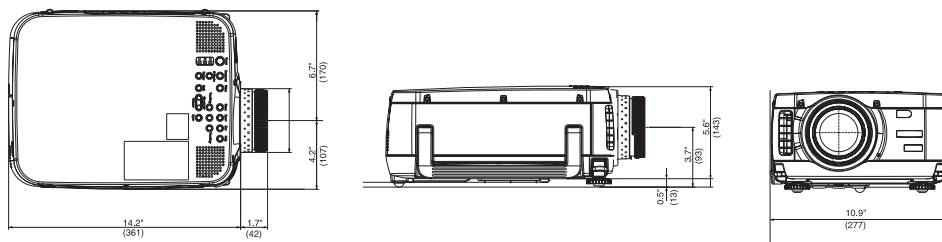

AV Mute/Freeze function

AV Mute function temporarily stops picture and sound during a presentation. Freeze function freezes the image while the audio continues.

Help function

On-screen indications guide you through picture and sound adjustment.

Multi-Function Remote With Wireless Mouse Control

With this self-illuminated remote, you can control cursors and mouse movement on a connected PC at a distance of up to 33ft (10m).

Built-in stereo speakers (3W+3W)

Specifications

LCD panel:	1.3" TFT LCD x 3	Output:	D-Sub 15-pin x 1
Projection Lens:	Manual zoom (x1.3)/Manual focus		Stereo mini-plug x 1
Brightness:	3000 ANSI lumens (typical)	Port:	Mouse x 2
Resolution:	XGA (1024 x 768), UXGA (1600 x 1200) compression		RS-232C x 1
Colour reproduction:	16.7 million colours	Throw Distance:	2.6ft — 47.6ft (0.8m — 14.5m)
Keystone correction:	±30°	Screen Size:	22" — 300" (diagonal) with standard lens
Input:	D-Sub 15-pin x 1	Lamp:	200W UHE
	BNC (RGBHV / Y, P_B,P_R / Y,C_B,C_R) x 1	Audio:	Built-in stereo speakers (3W + 3W)
	DVI-D x 1	Power requirements:	100V—120V/200V—240V AC (50/60Hz)
	RCA x 1	Power consumption:	285W
	S-Video x 1	Dimensions (WxHxD):	10.9" x 5.6" x 14.2" (277mm x 143mm x 361mm) excluding lens
	(TV signal standard: NTSC/NTSC4.43/PAL/ PAL-M/PAL-N/SECAM)	Weight:	15.2lbs (6.9kg)
	Audio:RCA (L/R) x 2, Stereo mini-plug x 1		

Dimensions

Unit: inch (mm)

Optional Accessories

PK-L3000LG

2.3 - 3.0 : 1
Long focus lens

PK-L3000WG

1.4 - 1.8 : 1
Short focus lens

All brand names and product names are trademarks, registered trademarks, or trade names of their respective holders.

Copyright © 2001, Victor Company of Japan, Limited (JVC). All rights reserved

JVC®

DISTRIBUTED BY

JVC PROFESSIONAL PRODUCTS COMPANY
DIVISION OF JVC AMERICAS CORP.
1700 Valley Road, Wayne N.J. 07470
TEL: 973-315-5000, 1-800-526-5308 FAX: 973-315-5030
<http://www.jvc.com/pro>

JVC CANADA INC.
21 Finchdene Square, Scarborough Ontario M1X 1A7
TEL: 416-293-1311 FAX: 416-293-8208
<http://www.jvcpro.com>

Printed in Japan
PCCN-0101(U)