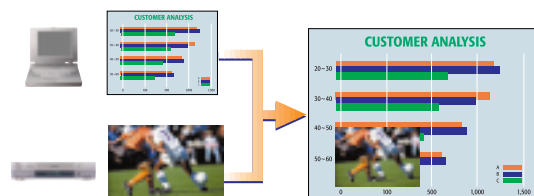

Keystone Correction For Accurate Projection

Even in positions that aren't ideally suited to projection, you'll find that the keystone correction feature

accurately compensates for trapezium distortion. At the touch of a button, you can quickly correct the angle of your projected images by plus or minus 30° while still maintaining the correct aspect ratio.

Picture-in-Picture Function

Another way to enhance your presentation, the Picture-in-Picture function lets you display images from two different image sources — a PC and a VCR, for example — at the same time. You can move the PIP window to any corner of the screen and switch images between the main window and the PIP window at any time.