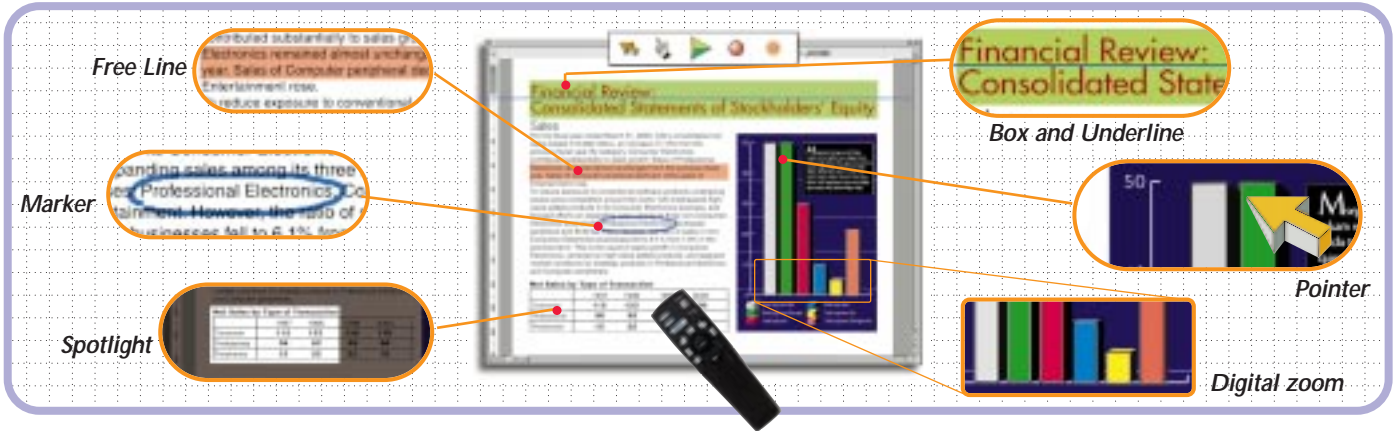

Picture-in-Picture Function

Another way to enhance your presentation, the Picture-in-Picture function lets you display images from two different image sources — a PC and a VCR, for example — at the same time. You can move the PIP window to any corner of the screen and switch images between the main window and the PIP window at any time.

Line, then direct the cursor to any part of the image to underline or mark a section of text, make a box around a chart, or draw a line freehand from one point to another. And when you really need to bring something to the audience's attention, you can use the built-in Digital Zoom to magnify any selected area of the image by up to 4 times its original size.