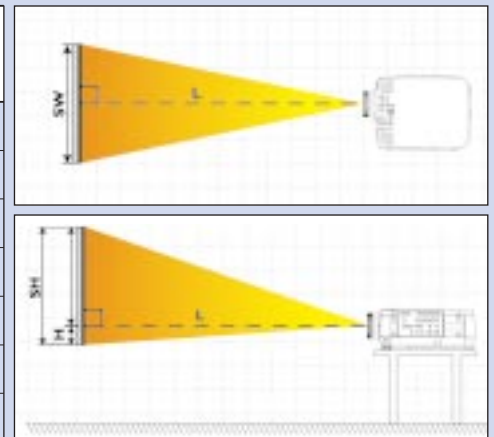

Throw Distance vs. Screen Size

Screen Size (4:3 aspect ratio)			Throw Distance (L)						Height between lens center and the screen bottom (H)
			Short-focus lens		Standard lens		Long-focus lens		
Diagonal	Width (SW)	Height (SH)	Wide	Tele	Wide	Tele*	Wide	Tele	
30"	2.00ft (0.61m)	1.51ft (0.46m)	3.0ft (0.9m)	3.3ft (1.0m)	3.6ft (1.1m)	4.3ft (1.3m)	4.6ft (1.4m)	5.6ft (1.7m)	0.9" (2.3cm)
40"	2.66ft (0.81m)	2.00ft (0.61m)	3.9ft (1.2m)	4.6ft (1.4m)	4.9ft (1.5m)	5.9ft (1.8m)	6.2ft (1.9m)	7.9ft (2.4m)	1.2" (3.0cm)
60"	4.00ft (1.22m)	2.99ft (0.91m)	5.6ft (1.7m)	6.9ft (2.1m)	7.2ft (2.2m)	9.2ft (2.8m)	9.5ft (2.9m)	11.8ft (3.6m)	1.8" (4.6cm)
80"	5.35ft (1.63m)	4.00ft (1.22m)	7.5ft (2.3m)	9.5ft (2.9m)	9.8ft (3.0m)	12.5ft (3.8m)	12.8ft (3.9m)	16.1ft (4.9m)	2.4" (6.1cm)
100"	6.66ft (2.03m)	4.99ft (1.52m)	9.5ft (2.9m)	11.8ft (3.6m)	12.1ft (3.7m)	15.7ft (4.8m)	16.1ft (4.9m)	20.3ft (6.2m)	3.0" (7.6cm)
200"	13.32ft (4.06m)	10.01ft (3.05m)	18.7ft (5.7m)	24.0ft (7.3m)	24.3ft (7.4m)	31.8ft (9.7m)	32.2ft (9.8m)	41.0ft (12.5m)	6.0" (15.2cm)
300"	20.01ft (6.10m)	14.99ft (4.57m)	28.2ft (8.6m)	35.8ft (10.9m)	36.7ft (11.2m)	47.6ft (14.5m)	48.2ft (14.7m)	62.0ft (18.9m)	9.0" (22.9cm)

*With the standard lens, 22" screen size is also possible for minimum size projection with a throw distance of 2.6ft (0.8m).

Other Features

Auto Setup function

When connected to a PC, the projector automatically detects the mode and adjust the picture at optimum conditions for tracking, position, and sync.