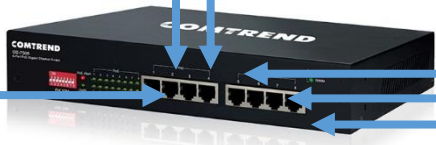

System with wired live SDI video, wired network camera control and Power over Ethernet+

*P2418HT 24" Touch Screen

*DT-V24G2Z/DT-N24F

Only two (2) cables per camera

*KY-PZ100BU (X3)

*CKBPROHDAPBHUS
Color Keyboard

Illuminated Shortcut Keyboard Sample Image

*KM-IP4000S ProHD Studio Switcher

*RM-LP100U
Controller

Comtrend GS-7508
Network Switch w/PoE+

Blue connections are
wired Ethernet.
Cameras are powered
from Ethernet Switch.