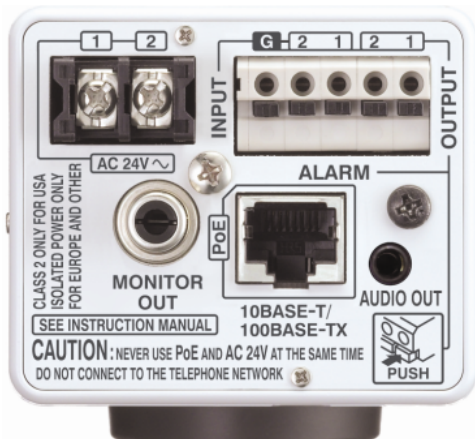

**JVC**

The Perfect Experience

DUAL STREAM NETWORK CAMERA

## Versatile True Day / Night Security Camera With Bi-Directional Audio, and Dual Streaming, MPEG-4 / Motion JPEG

**V.NETWORKS**

Built-in mic

### *1/4" Progressive scan CCD*

For sharper clear images without any crossbar noise from the moving objects

### *Easy Wide-D function*

For subjects needing identification under backlight conditions. The camera will compensate the image to identify details by it's Variable Gamma function.