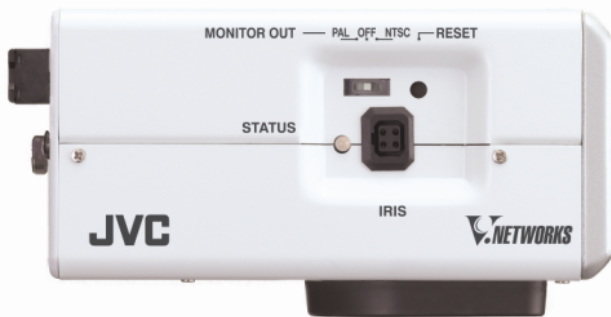

**JVC**

The Perfect Experience

DUAL STREAM NETWORK CAMERA

# VN-V26U

## Versatile True Day / Night Security Camera With Bi-Directional Audio, and Dual Streaming, MPEG-4 / Motion JPEG

**V.NETWORKS**

Built-in mic