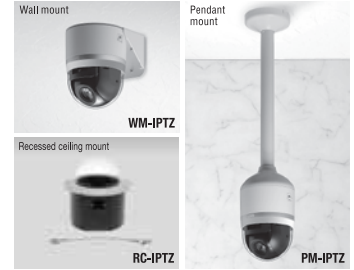

Options for VN-H657U

Cameras shown with options not included.

Specifications