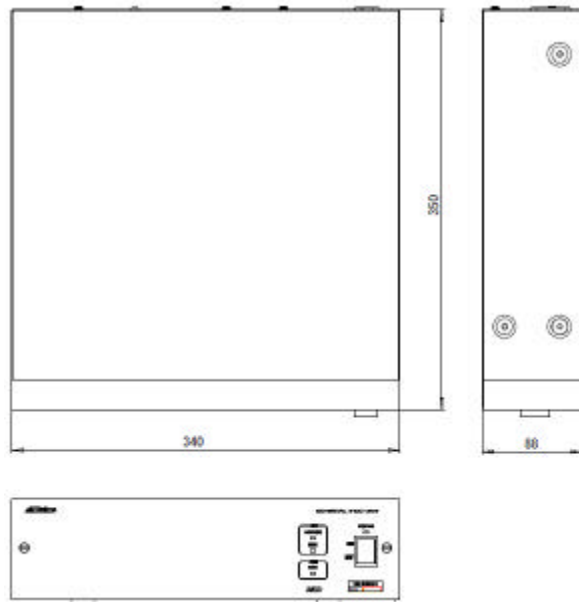

**Optional HDD expansion unit for both
VR-509 and VR-N900U recorder**

Compatible model : VR-509E(Analogue DVR)

VR-N900U(Hybrid recorder)

Selectable HDD capacity: 500GB, 1TB, 2TB

selectable by customer

Up to 2units of VR-D0U(up to 4TB) able to connect to VR-N900U

■ General

HDD Capacity	500 GB	1 TB	2 TB
Power Supply	AC 120 V - 240 V, 50 Hz/60 Hz		
Allowed Operation Temperature Range	5°C to 40°C		
Allowed Storage Temperature Range	-20°C to 60°C		
Allowed Operation Humidity Range	30% to 80%		
Weight	6.0 kg (13.2 lb)	7.5 kg (16.5 lb)	8.0 kg (17.6 lb)
Power Consumption	0.7 A (0.5 A)	0.7 A	0.7 A

■ Accessories

Instructions	1
Power cord (For continental Europe, etc.: 2.5 m)	2
Power cord (For U.K. only: 2 m)	1
Connection cable (1 m)	1
Rack mount fitting	2
Rack mount fitting fastener screws (M4 × 10 mm)	4
Rack mount screws (M5 × 11 mm)	4
Installation Date Label	3

Dimensions(units; mm)
340 x 88 x 350 mm(W x H x D)

Part No of HDD unit
(Handled by parts center)
*250GB:QAL0849-001x20
*500GB:QAL0910-001x20

Model name		category	date	page
VR-D0U		CCTV	Feb 2007	1/1