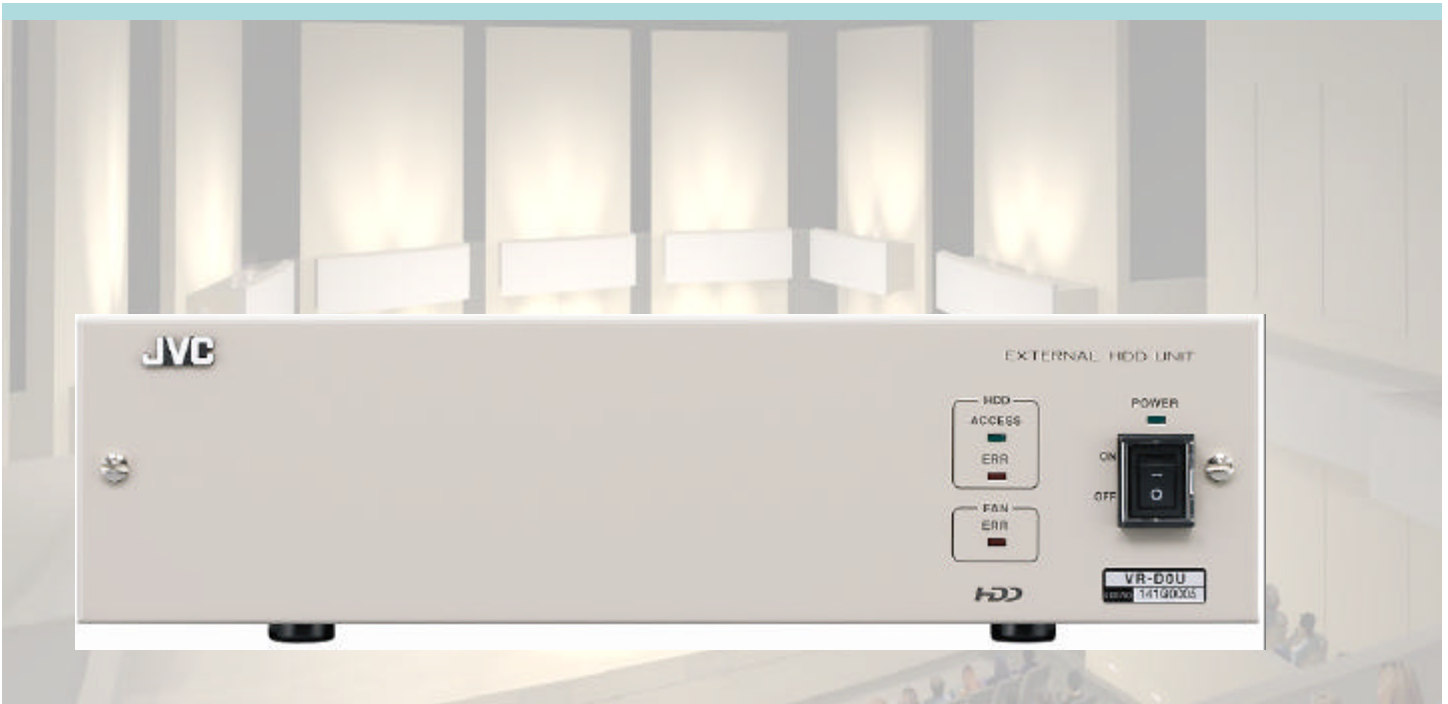

**Optional HDD expansion unit for both
VR-509 and VR-N900U recorder**

Compatible model : VR-509E(Analogue DVR)

VR-N900U(Hybrid recorder)

Selectable HDD capacity: 500GB, 1TB, 2TB

selectable by customer

Up to 2units of VR-D0U(up to 4TB) able to connect to VR-N900U

1pc of VR-D0U(up to 2TB) possible to use with VR-509E

VR-509E(PAL only)

VR-N900U

External HDD expansion unit

Specifications

JVC HDD external unit as option

Model to be connected : VR-509E, VR-N900U

Selectable 500GB, 1TB, 2TB. (HDD unit built by JVC subsidiary)