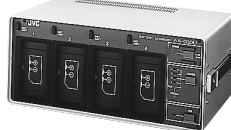

MV-P615U
Monaural Microphone
XLR for DY-90U

MV-P616U
Monaural Microphone
6-pin for DY-700U/DY-90U

VF-P400U
4" Viewfinder

VF-P550BU/VF-P550BW
5" Viewfinder for DY-90U/
DY-90WU

AA-P250U
AC Power Adapter

AA-G10U
Battery Charger for
NB-G1U
AC Power Adapter