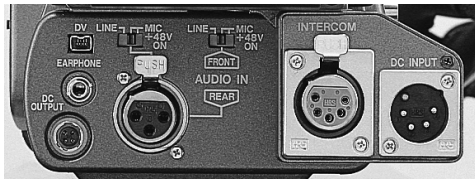

1/2" 3-CCD DV Camcorder

PROFESSIONAL DV

GY-DV550U

Mini DV NTSC

All model numbers, specifications and prices are subject to change without notice.