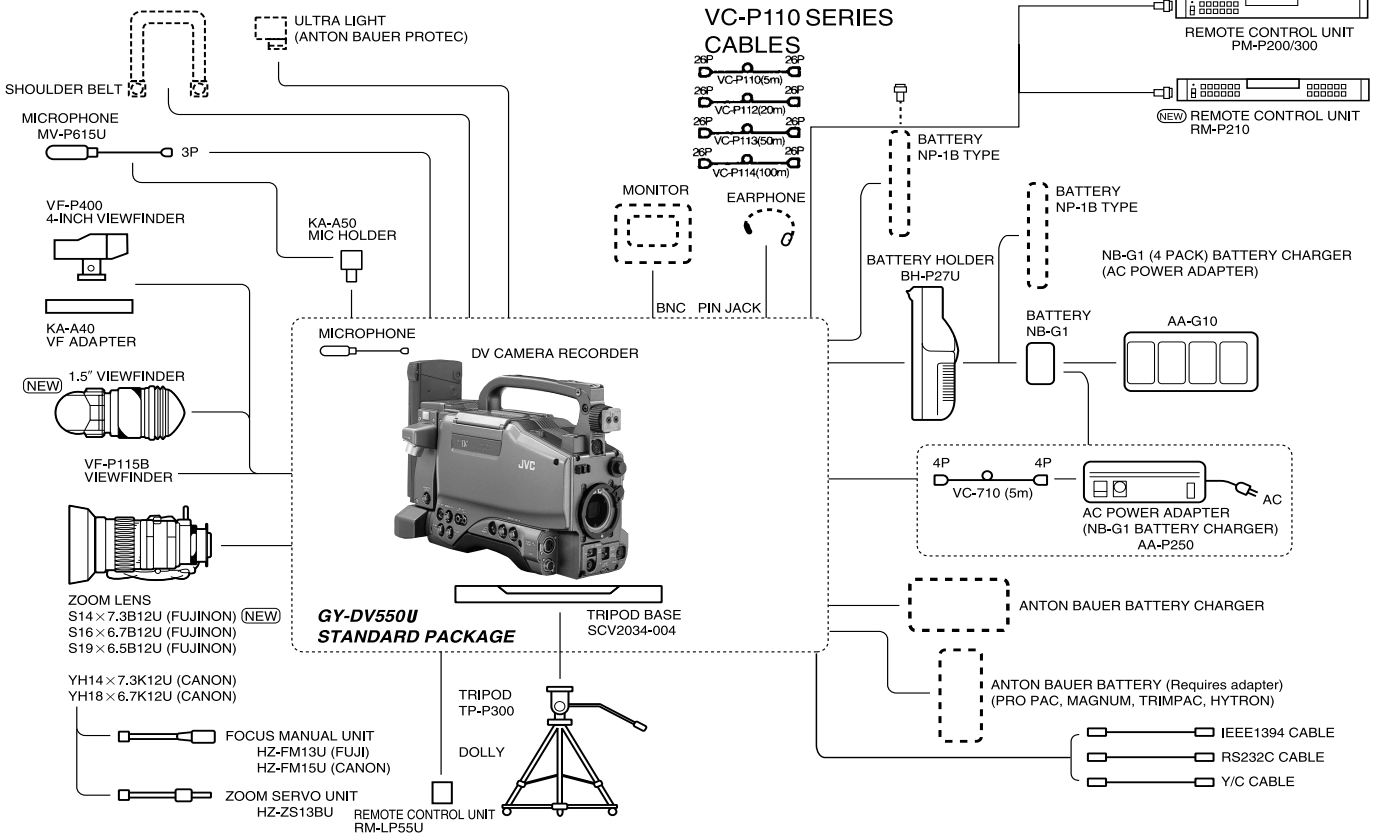

1/2" 3-CCD DV Camcorder

PROFESSIONAL DV

GY-DV550U

Mini DV NTSC

All model numbers, specifications and prices are subject to change without notice.