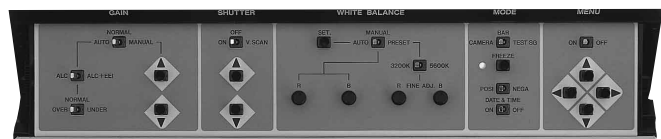

Micro Head High Definition 4:3 Color Camera

DZ-VCA1U

Front controls

Rear controls

Camera head

Camera control unit

Unit: Inches (mm)

Optional Accessories

GL-V61U
Microscope adapter

GL-V62U
1/2" bayonet conversion
adapter

VC-3U
3 m (9.75 ft) camera cable

VC-10U
10 m (32 ft) camera cable

AA-V31U
Isolation transformer

AA-V112U
AC power adapter for
medical use

GL-V63JU
Laparoscope adapter

GV-SCSI
SCSI interface

DILA projector

DT-V2000SU/DTV-1700CG

SR-W7U

All model numbers, specifications and prices are subject to change without notice.