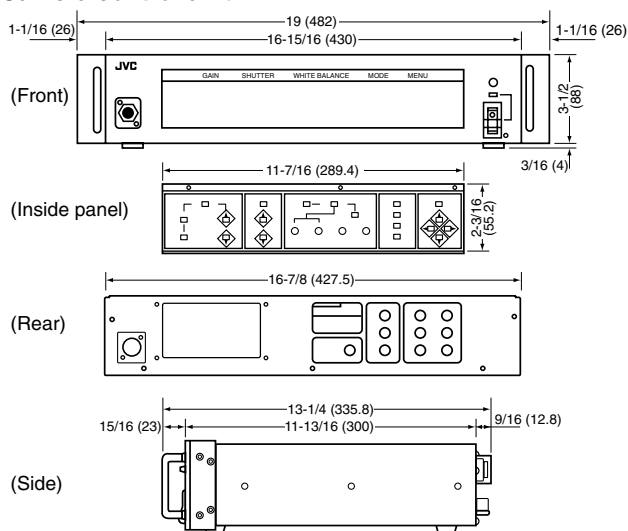

Micro Head High Definition 4:3 Color Camera

DZ-VCA1U

Front controls

Rear controls

Camera head

Camera control unit

Unit: Inches (mm)

Optional Accessories

GL-V61U
Microscope adapter

GL-V62U
1/2" bayonet conversion
adapter

VC-3U
3 m (9.75 ft) camera cable

VC-10U
10 m (32 ft) camera cable

AA-V31U
Isolation transformer

AA-V112U
AC power adapter for
medical use

GL-V63JU
Laparoscope adapter