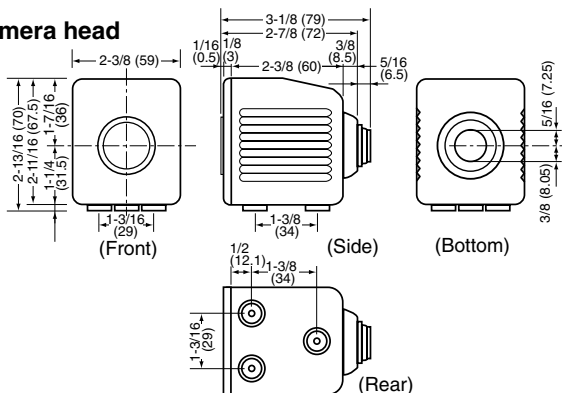

Micro Head High Definition 4:3 Color Camera

DZ-VCA1U

Front controls

Rear controls

Camera head

Camera control unit

Unit: Inches (mm)

Optional Accessories

GL-V61U
Microscope adapter

GL-V62U
1/2" bayonet conversion
adapter

VC-3U
3 m (9.75 ft) camera cable

VC-10U
10 m (32 ft) camera cable

AA-V31U
Isolation transformer

AA-V112U
AC power adapter for
medical use

GL-V63JU
Laparoscope adapter