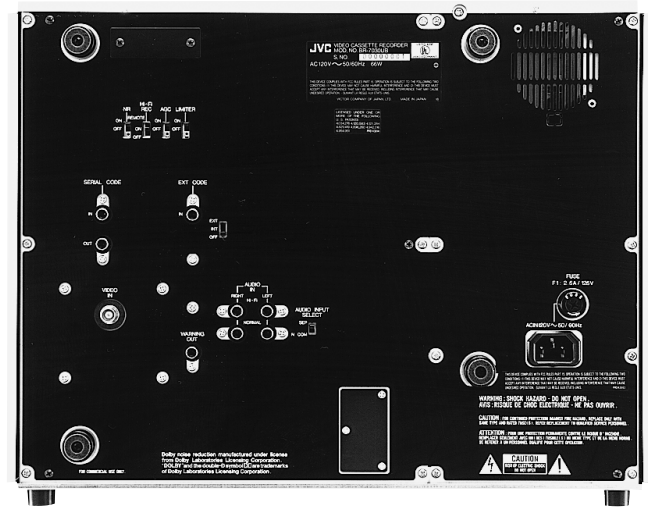

# 3 in 1 Hi-Fi VHS Duplicator

## BR-7030UB REC ONLY

79

- 3 in 1 design for three-way saving (in space, energy and peripheral equipment costs)
- Record-only chassis for superior quality
- Built-in self diagnostic warning system
- Dolby\* B noise reduction for normal audio
- RCA serial remote control IN/OUT loop-through connectors
- Three 5000-hour meters
- The optional SA-K14U ID code board
- Front panel test points with recorder unit selectors
- Three large REC indicators
- Warning output connector

"Dolby" and the double-D symbol  are trademarks of Dolby Laboratories Licensing Corporation.

Remote Controller Required

GENERAL	
Format:	VHS (SP)
Tape width:	12.65 mm (1/2 inch)
Tape speed:	33.35 mm/s (SP mode)
Recording time:	120 minutes (with T-120 cassette)
Fast forward/rewind time:	Less than 4.0 min. (with T-120 video cassette)
Operating temperature:	5°C to 40°C (41°F to 104°F)
Storage temperature:	-20°C to 60°C (-4° F to 140°F)
Ambient humidity:	30% to 80%
Power consumption:	66 watts
Power requirements:	AC 120V ~, 50/60 Hz
Dimensions:	430 (W) x 345 (H) x 485 (D) mm (16-15/16" x 13-5/8" x 19-1/8")
Weight:	30 kg (67 lbs.)

VIDEO	
Recording system:	Rotary two-head helical scanning system Luminance: FM recording Color: Down-converted direct recording
Video signal system:	NTSC-type color signal
Input level (line):	0.5 to 2.0 Vp-p, 75 ohms. unbalanced, BNC
Signal-to-noise ratio:	45 dB (Color)
Horizontal resolution:	230 lines (Color)
AUDIO	
Input level (line):	-6 dBs, 10 kohms, unbalanced (Hi-Fi/Normal), RCA
Signal-to-noise ratio:	44 dB (NR-off, at 3% distortion)
Frequency response:	20 to 20,000 Hz (hi-Fi) 40 to 12,000 Hz (Normal)
Wow and flutter:	(Self recording & PB) Less than 0.005% wrms(Hi-Fi) Less than 0.15% wrms (Normal/Self-recording & PB)
Dynamic range:	90 dB (Hi-Fi)