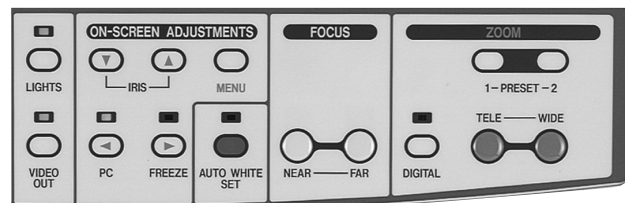

Digital Presenter

AV-P1000U

98

- High-resolution 1280 x 960 pixels equivalent to SXGA images without degradation or flicker
- RGB (SXGA to VGA) or NTSC output for easy integration into any system
- Simultaneous split screen display of picture from memory together with live image
- 3-picture memory
- Smooth transitions with freeze function to keep your presentation running smoothly
- 20x zooming with the 4x electronic zoom combined with the 5x power zoom
- 8-point character clearly displayed when fonts such as Arial Bold are used
- Camera head rotation control for camera panning
- Flip-type close-up lens
- Slide film holder
- 5-position arm with panning camera
- Full flat stage for large and wide objects
- Wireless remote control
- On-screen display
- RS-232C serial interface allowing control of useful functions from a personal computer
- Camera/PC input selector
- Book holder
- Pointer indication
- Industry standard 15-pin "D" connector
- 75-ohm composite video outputs for connection to a video monitor or TV receiver/monitor

Control Panel

Remote control unit

Rear Panel