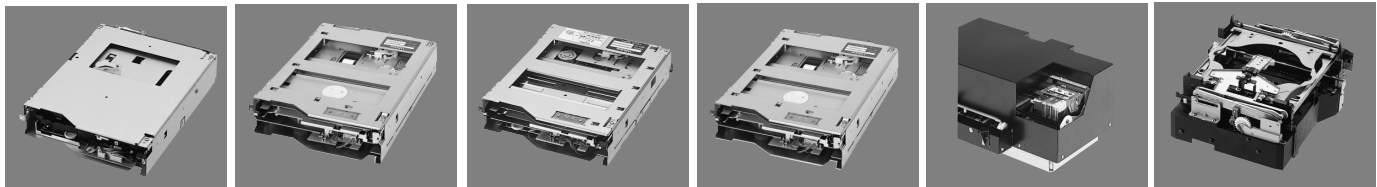

Rear Panel

■ Dimensions(INCH, mm)

■ Available Devices

DVD-RAM Drive
MC-R400U

DVD-ROM Drive
MC-D104U

CD-R Drive
MC-R18U

CD-ROM Drive
MC-D32U

Disc-Printer
MC-AP30U

Double-Sided Disc Carrier
MC-CF10U