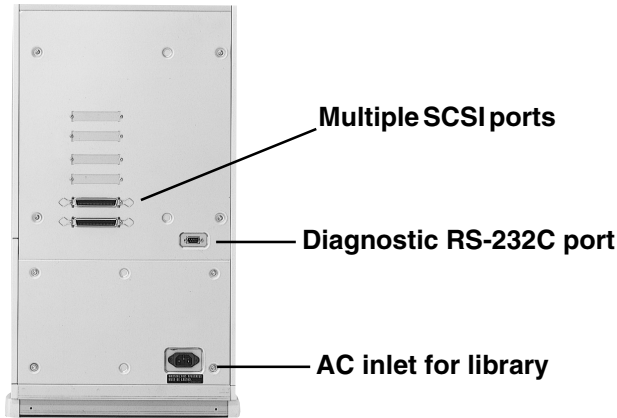

Rear Panel

■ Dimensions(INCH, mm)

■ Available Devices

DVD-RAM Drive
MC-R400U

DVD-ROM Drive
MC-D104U

CD-R Drive
MC-R18U

CD-ROM Drive
MC-D32U

Disc-Printer
MC-AP30U

Double-Sided Disc Carrier
MC-CF10U