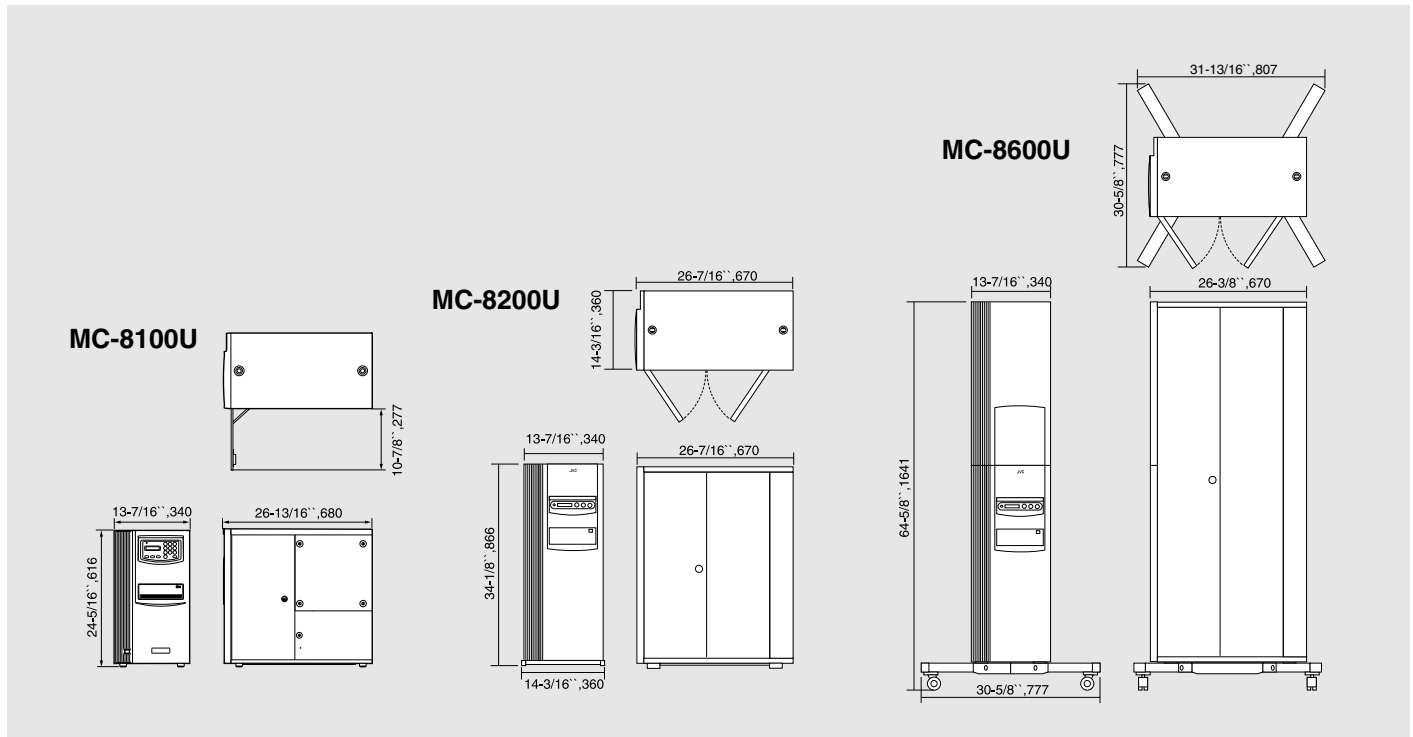

Rear Panel

■ Dimensions(INCH, mm)

■ Available Devices

DVD-RAM Drive
MC-R400U

DVD-ROM Drive
MC-D104U

CD-R Drive
MC-R18U

CD-ROM Drive
MC-D32U

Disc-Printer
MC-AP30U

Double-Sided Disc Carrier
MC-CF10U