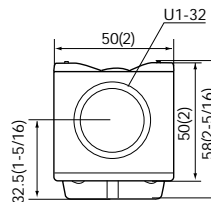

# 1/3-inch CCD DSP Color Video Camera

**TK-C700U** 24 V AC / 12 V DC

**TK-C720U** 24 V AC / 12 V DC

- Integrated Digital Signal Processor for Low-light Operation
- 1/3-inch IT CCD with 290,000 Effective Pixels (TK-C700U) and 440,000 Effective Pixels (TK-C720U)
- 330 Lines (TK-C700U) and 470 Lines (TK-C720U) of Horizontal Resolution
- Automatic Gain Control (AGC)
- Auto White Balance with Manual Adjustment
- S/N Ratio of 50 dB (AGC Off)
- Back-light Compensation
- Automatic Electronic Shutter

TK-C700U	TK-C720U
0.75 lux	1.5 lux
1/3" IT CCD	1/3" IT CCD
290,000 effective pixels	440,000 effective pixels
330 TV lines	470 TV lines
Compact size	Compact size
50 x 50 x 115 mm(2"x2"x4-9/16")	50 x 50 x 115 mm(2"x2"x4-9/16")
(without tripod base and BNC plug)	

Unit: mm/inches