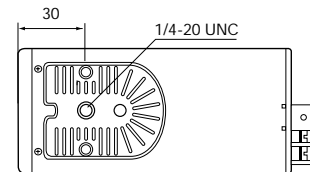

# 1/3-inch CCD DSP Color Video Camera

**TK-C700U** 24 V AC / 12 V DC

**TK-C720U** 24 V AC / 12 V DC

- Integrated Digital Signal Processor for Low-light Operation
- 1/3-inch IT CCD with 290,000 Effective Pixels (TK-C700U) and 440,000 Effective Pixels (TK-C720U)
- 330 Lines (TK-C700U) and 470 Lines (TK-C720U) of Horizontal Resolution
- Automatic Gain Control (AGC)
- Auto White Balance with Manual Adjustment
- S/N Ratio of 50 dB (AGC Off)
- Back-light Compensation
- Automatic Electronic Shutter

TK-C700U	TK-C720U
0.75 lux	1.5 lux
1/3" IT CCD	1/3" IT CCD
290,000 effective pixels	440,000 effective pixels
330 TV lines	470 TV lines
Compact size	Compact size
50 x 50 x 115 mm(2"x2"x4-9/16")	50 x 50 x 115 mm(2"x2"x4-9/16")
(without tripod base and BNC plug)	