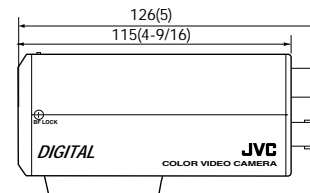

# 1/3-inch CCD DSP Color Video Camera

**TK-C700U** 24 V AC / 12 V DC

**TK-C720U** 24 V AC / 12 V DC

- Integrated Digital Signal Processor for Low-light Operation
- 1/3-inch IT CCD with 290,000 Effective Pixels (TK-C700U) and 440,000 Effective Pixels (TK-C720U)
- 330 Lines (TK-C700U) and 470 Lines (TK-C720U) of Horizontal Resolution
- Automatic Gain Control (AGC)
- Auto White Balance with Manual Adjustment
- S/N Ratio of 50 dB (AGC Off)
- Back-light Compensation
- Automatic Electronic Shutter

TK-C700U	TK-C720U
0.75 lux	1.5 lux
1/3" IT CCD	1/3" IT CCD
290,000 effective pixels	440,000 effective pixels
330 TV lines	470 TV lines
Compact size	Compact size
50 x 50 x 115 mm(2"x2"x4-9/16")	50 x 50 x 115 mm(2"x2"x4-9/16")
(without tripod base and BNC plug)	