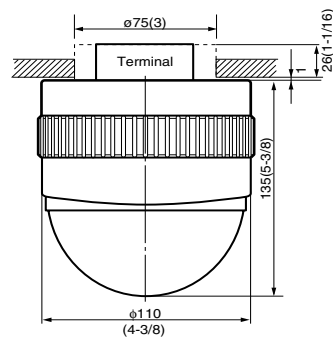

1/4" CCD DSP Active Movement 145 Degree Colour Dome Camera

TK-AM200U

134

- 1/4" IT CCD 440,000 Pixels
- Fixed Lens (f=2.2 mm)
- Sensitivity: 4 lx with Cover
1.5 lx without Cover
- Direct Drive Motor for Pan and Tilt
- Maximum Panning and Tilting Speed:
120 Degrees/sec.
- The Range of Panning and Tilting:
Total 60 Degrees with Coverage Over an Angle of 145
Degrees (Pan) and 125 Degrees (Tilt)
- 16 Preset Positions
- Built-in Menu
- 2x Electronic Zoom
- Auto Patrol Mode
- Programmable Backlight Compensation
- Panic Alarm (1 ch)
- Control Signals: RS-232C, RS-422A or RS-485
- Compact, Durable Design
- Optional Remote Unit RM-P2580U
- AC 24V

Unit: mm/inches