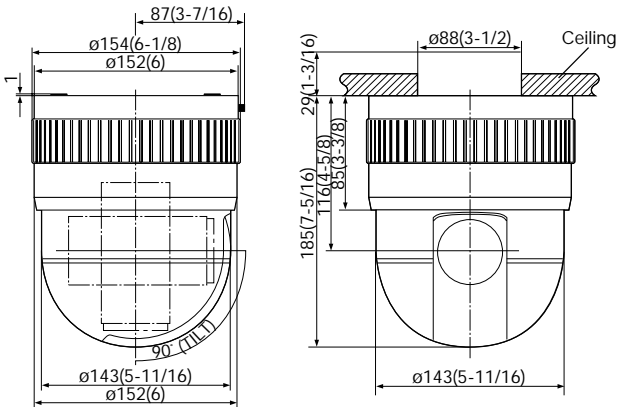

Presettable Dome Color Camera

TK-C675BU

Basic system

Unit: mm/inches

Options

WB-S571U
Ceiling hanger pole

WB-S572U
Wall mounting bracket

WB-S573U
Ceiling direct mounting bracket

WB-S575E
Ceiling embedding bracket