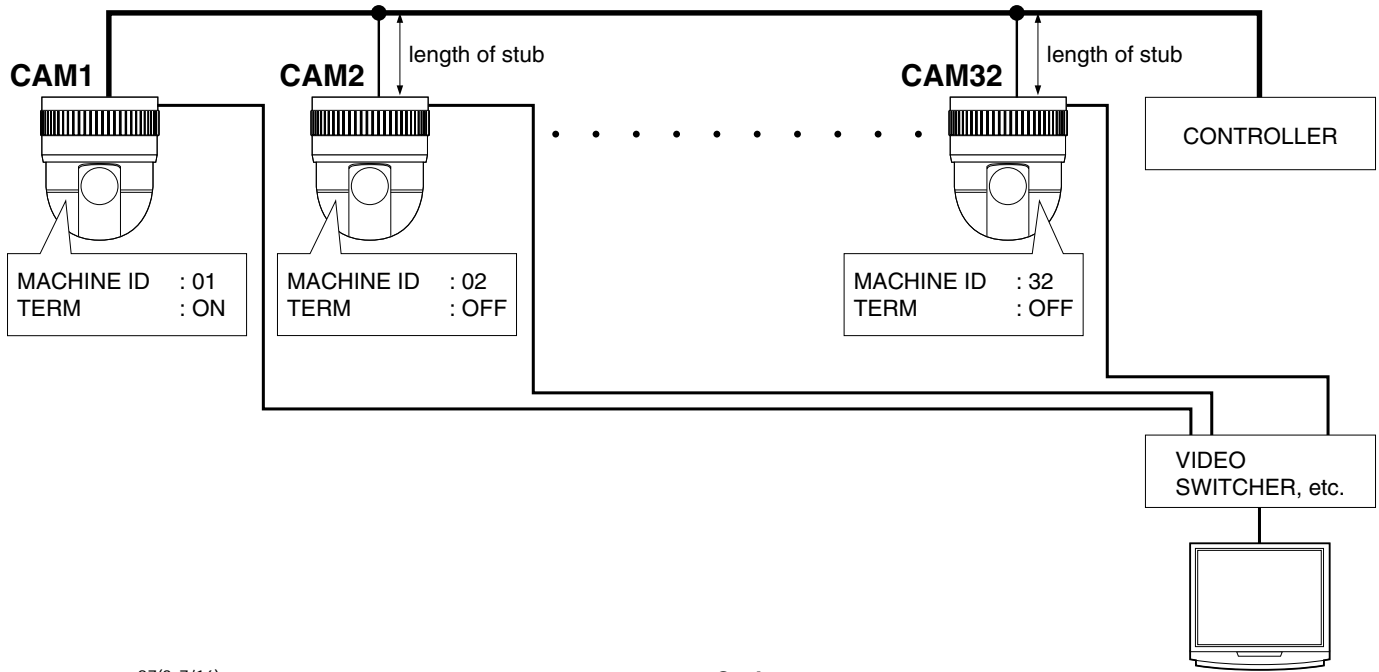

Presettable Dome Color Camera

TK-C675BU

Basic system

Unit: mm/inches

Options

WB-S571U
Ceiling hanger pole

WB-S572U
Wall mounting bracket

WB-S573U
Ceiling direct mounting bracket

WB-S575E
Ceiling embedding bracket