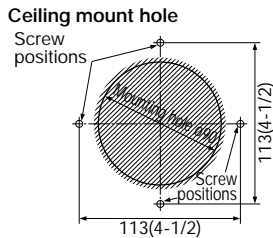

Presettable Dome Color Camera

TK-C675BU

Basic system

Unit: mm/inches

Options

WB-S571U
Ceiling hanger pole

WB-S572U
Wall mounting bracket

WB-S573U
Ceiling direct mounting bracket