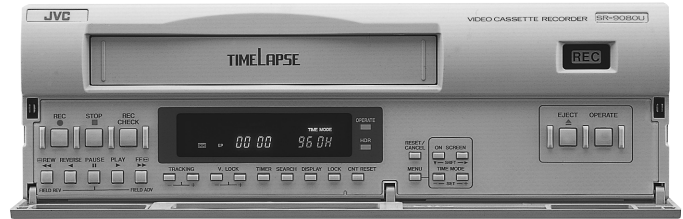

40-day Timelapse Video Recorder

SR-9080U

- Up to 960 hours of recording - you can choose from 2 hours (SP), 6 hours (EP) and L12/L18/L24/24/78/72/120/168/240/480/960 in a standard T-120 tape
- High-resolution and high-density recording
High-resolution recording system provides horizontal resolution of more than 300 lines even in the color mode
High-density recording function makes it possible to record about three times as much information in the same period as in conventional timelapse modes.
- Real-time audio recording in 2H, 6H, L18 and L24
- Up to 8 programs can be set for daily, weekly, or weekday timer-recording and on up to 16 specific days throughout the year—such as holidays
- Time/date generator with memory backup
- Alarm recording function
- Sensor recording
- Dates and times of up to 8 alarm inputs or 4 power losses (failures) can be displayed on-screen
- Tape position search functions automatically search the start of an alarm recording or search for a recording made at a specified date and time
- Recording with external activation signal
- Series recording
- Noiseless still, field advance and reverse play
- Camera switching function
- Optional RS-232C interface

Optional Accessories

RS-232C Interface

SA-K97U

Remote Control Unit

RM-G30U

All model numbers, specifications and prices are subject to change without notice.