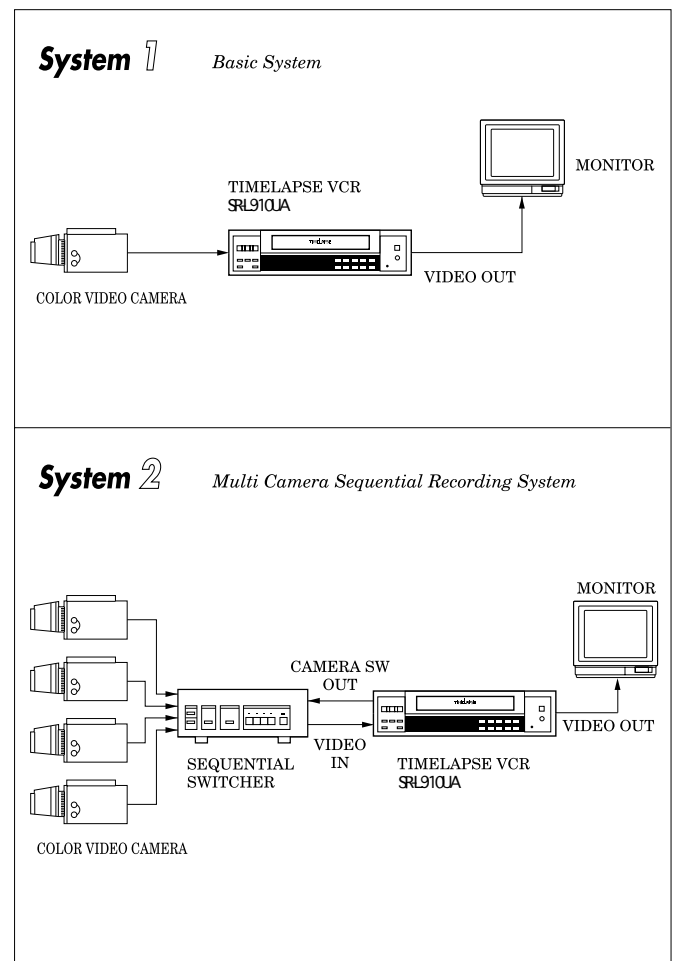

Design Your Own System Configuration

Optional Accessory

All model numbers, specifications and prices are subject to change without notice.