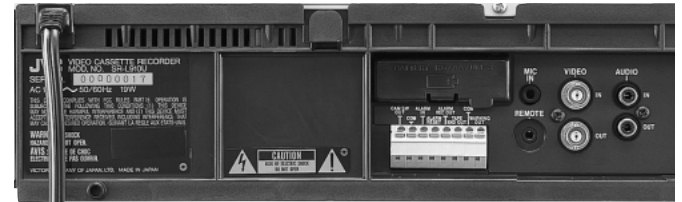

## SR-L910UA

- 2, 3, 12, 24 hours recording and playback modes
- Aluminum diecast mechanism for high reliability
- FDP counter display / hour meter on screen
- Internal timer recording mode
- Automatic recording check
- Sensor recording mode
- Tape end buzzer, output and indication
- Selectable alarm record duration (5, 10, 15, 30, 60, 120, 180, Manual)
- On screen menu setting
- Automatic head cleaner
- Quick-response full-loading mechanism
- Picture control (normal / sharp)
- Summer time adjustment
- Wired remote control (RM-G30U)
- Double push type key lock operation
- Warning display
- Compact size: 360 (W) x 94 (H) x 298 (D) mm (14-3/16" x 3-3/4" x 11-3/4")

Display indication	Modes	Available recording time (hour)				Recording playback interval (sec.)	Audio recording	Tape running
		T-30	T-60	T-90	T-120			
2H	VHS Standard (SP)	0.5	1	1.5	2	0.016	Possible	(continuous) 33.35 mm/sec.
6H	VHS 3x (EP)	1.5	3	4.5	6	0.016	Possible	(continuous) 11.12 mm/sec.
L12H	12-hour Timelapse	3	6	9	12	0.12	Possible	(continuous) 4.76 mm/sec.
L24H	24-hour Timelapse	6	12	18	24	0.22	Possible	(continuous) 2.56 mm/sec.