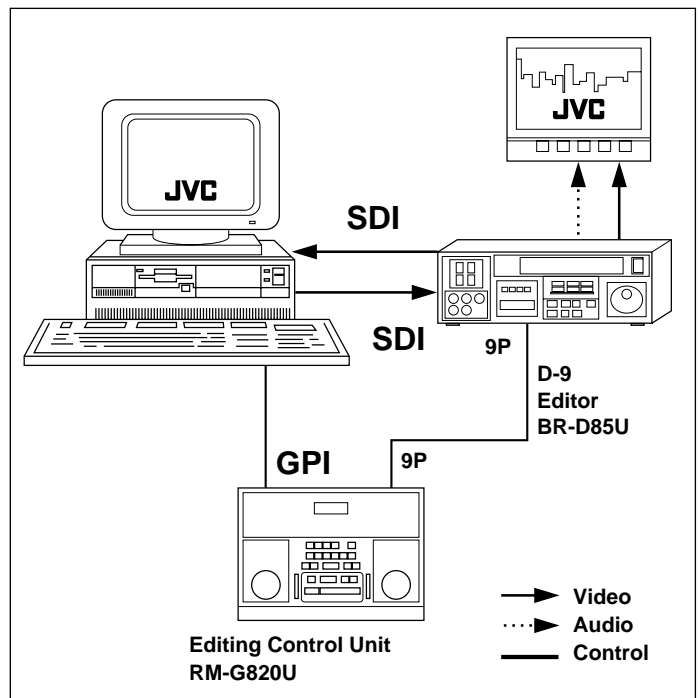

Pre-Read System Configuration

Pre-Read A/B Roll

Pre-Read Computer Graphics

The BR-D85U can serve as source and recorder; while computer graphic software controls the BR-D85U and performs layering of graphic images.

A Character Generator can supply overlay text and graphics, in this case performing keying and superimposition triggered by the editing control unit.