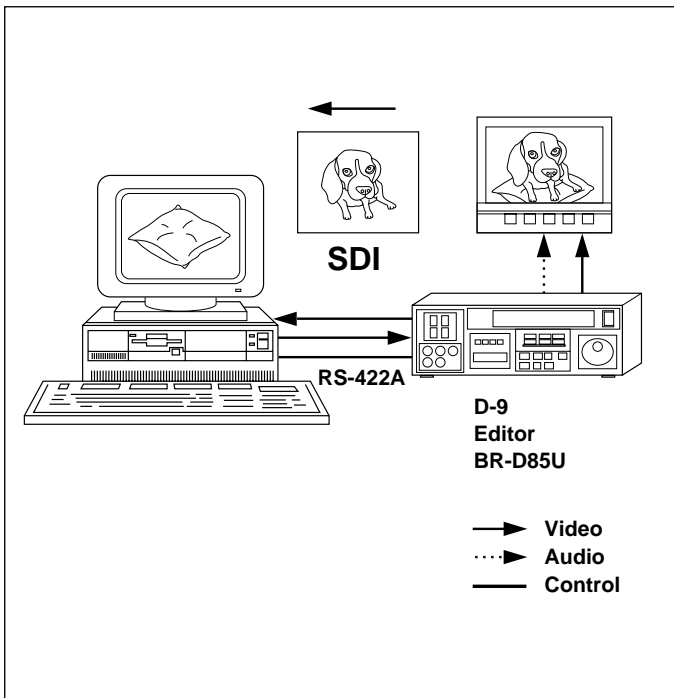

Pre-Read System Configuration

Pre-Read A/B Roll

Pre-Read Computer Graphics

The BR-D85U can serve as source and recorder; while computer graphic software controls the BR-D85U and performs layering of graphic images.

A Character Generator can supply overlay text and graphics, in this case performing keying and superimposition triggered by the editing control unit.