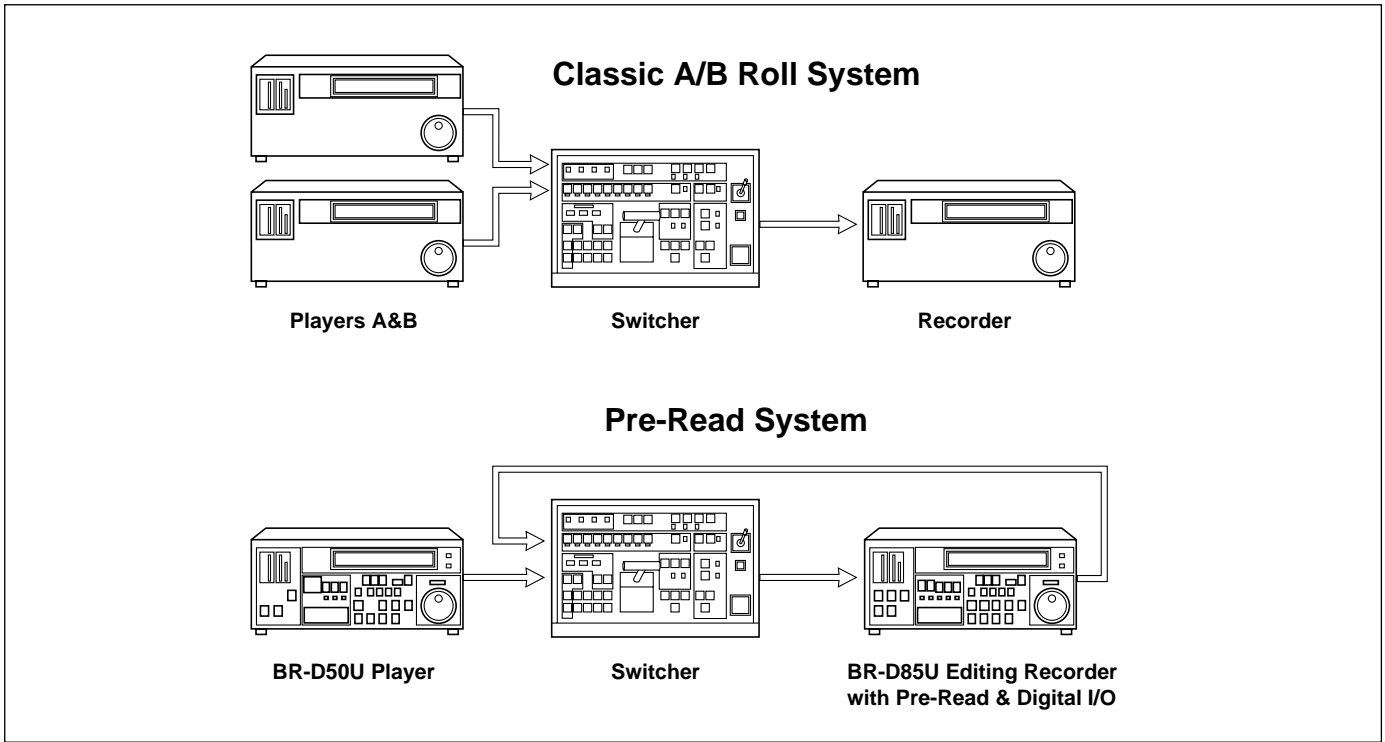

Pre-Read System Configuration

Pre-Read A/B Roll

Pre-Read Computer Graphics

The BR-D85U can serve as source and recorder; while computer graphic software controls the BR-D85U and performs layering of graphic images.

A Character Generator can supply overlay text and graphics, in this case performing keying and superimposition triggered by the editing control unit.