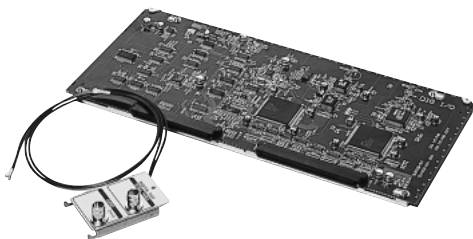

**RM-G820U**  
Pre-read Editing Controller

See page 70.

**RM-G870U**  
Multi-event A/B Roll  
Editing Controller

See page 71.

**SA-D50U**  
SDI Output for BR-D50/51U

**SA-D80U**  
SDI I/O for BR-D80U

**SA-D52U**  
SDI Output for BR-D52U  
(embedded audio)

**SA-D92U**  
SDI I/O for BR-D92U  
(embedded audio)

**RM-G22U**  
TBC Remote Control for D-9

**VC-G9050U**  
9-pin Remote Cable (5 m)  
for Edit Control

**SA-K67U**  
D-9 Rack Mount