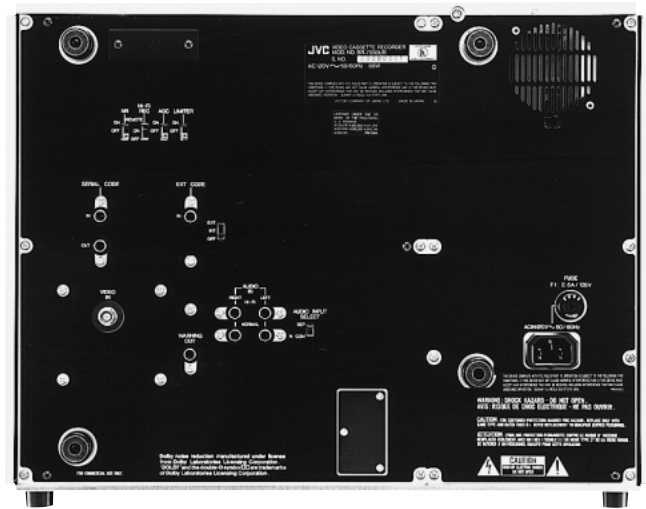

# 3 in 1 Hi-Fi VHS Duplicator

## BR-7030UB REC ONLY

105

- 3 in 1 design for three-way saving (in space, energy and peripheral equipment costs)
- Record-only chassis for superior quality
- Built-in self diagnostic warning system
- Dolby\* B noise reduction for normal audio
- RCA serial remote control IN/OUT loop-through connectors
- Three 5000-hour meters
- The optional SA-K14U ID code board
- Front panel test points with recorder unit selectors
- Three large REC indicators
- Warning output connector

\*Dolby\* and the double-D symbol are trademarks of Dolby Laboratories Licensing Corporation.

Remote Controller Required

GENERAL	
Format:	VHS (SP)
Tape width:	12.65 mm (1/2 inch)
Tape speed:	33.35 mm/s (SP mode)
Recording time:	120 minutes (with T-120 cassette)
Fast forward/rewind time:	Less than 4.0 min. (with T-120 video cassette)
Operating temperature:	5°C to 40°C (41°F to 104°F)
Storage temperature:	-20°C to 60°C (-4° F to 140°F)
Ambient humidity:	30% to 80%
Power consumption:	66 watts
Power requirements:	AC 120V ~, 50/60 Hz
Dimensions:	430 (W) x 345 (H) x 485 (D) mm (16-15/16" x 13-5/8" x 19-1/8")
Weight:	30 kg (67 lbs.)

VIDEO	
Recording system:	Rotary two-head helical scanning system Luminance: FM recording Color: Down-converted direct recording
Video signal system:	NTSC-type color signal
Input level (line):	0.5 to 2.0 Vp-p, 75 ohms. unbalanced, BNC
Signal-to-noise ratio:	45 dB (Color)
Horizontal resolution:	230 lines (Color)
AUDIO	
Input level (line):	-6 dBs, 10 kohms, unbalanced (Hi-Fi/Normal), RCA
Signal-to-noise ratio:	44 dB (NR-off, at 3% distortion)
Frequency response:	20 to 20,000 Hz (hi-Fi) 40 to 12,000 Hz (Normal)
Wow and flutter:	(Self recording & PB) Less than 0.005% wrms(Hi-Fi) Less than 0.15% wrms (Normal/Self-recording & PB)
Dynamic range:	90 dB (Hi-Fi)