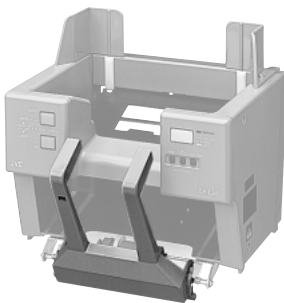

# Duplicator Accessories

**SA-K14U**  
**ID Code Board**  
 for BR-7030UB/BR-7040UB

**SA-K721U**  
**Automatic QC**  
**Connector**  
 for BR-7020U(P)

**SA-K722U**  
**Test Point Unit**  
 for BR-7020U(P)

**SA-K723U**  
**Multi-Display Unit**  
 for BR-7020U(P)/BR-7050UH

**VC-G723U**  
**Cable**  
 for SA-K723U  
 and BR-7050UH

**SA-L50U**  
**Auto Cassette Loader**  
 for BR-7020U(P)

**RM-G77U**  
**Serial Remote Control Unit**  
 Control up to 200 ×  
 BR-7050UH/BR-7040UB/BR-7030UB/  
 BR-S777U/BR-7020U(P)

**RM-G30U**  
**Serial Remote Control Unit**  
 Control up to 10 ×  
 BR-7050UH/BR-7040UB/  
 BR-7030UB/  
 BR-7020U(P)/BR-S777U

**SA-LH50U**  
**Cassette Holder of**  
**SA-L50U**

**SA-L30U**  
**Auto Cassette Loader**  
 for BR-7050UH/BR-7040UB