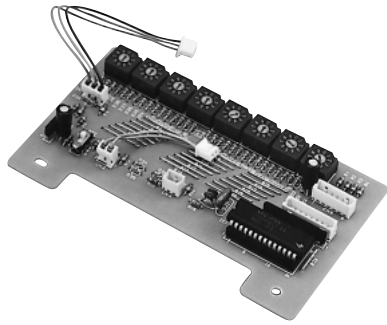

# Duplicator Accessories

**SA-K14U**  
**ID Code Board**  
 for BR-7030UB/BR-7040UB

**SA-K721U**  
**Automatic QC**  
**Connector**  
 for BR-7020U(P)

**SA-K722U**  
**Test Point Unit**  
 for BR-7020U(P)

**SA-K723U**  
**Multi-Display Unit**  
 for BR-7020U(P)/BR-7050UH

**VC-G723U**  
**Cable**  
 for SA-K723U  
 and BR-7050UH

**SA-L50U**  
**Auto Cassette Loader**  
 for BR-7020U(P)

**RM-G77U**  
**Serial Remote Control Unit**  
 Control up to 200 ×  
 BR-7050UH/BR-7040UB/BR-7030UB/  
 BR-S777U/BR-7020U(P)

**RM-G30U**  
**Serial Remote Control Unit**  
 Control up to 10 ×  
 BR-7050UH/BR-7040UB/  
 BR-7030UB/  
 BR-7020U(P)/BR-S777U

**SA-LH50U**  
**Cassette Holder of**  
**SA-L50U**

**SA-L30U**  
**Auto Cassette Loader**  
 for BR-7050UH/BR-7040UB