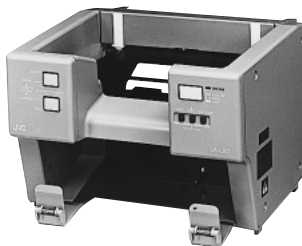

# Duplicator Accessories

**SA-K14U**  
**ID Code Board**  
 for BR-7030UB/BR-7040UB

**SA-K721U**  
**Automatic QC**  
**Connector**  
 for BR-7020U(P)

**SA-K722U**  
**Test Point Unit**  
 for BR-7020U(P)

**SA-K723U**  
**Multi-Display Unit**  
 for BR-7020U(P)/BR-7050UH

**VC-G723U**  
**Cable**  
 for SA-K723U  
 and BR-7050UH

**SA-L50U**  
**Auto Cassette Loader**  
 for BR-7020U(P)

**RM-G77U**  
**Serial Remote Control Unit**  
 Control up to 200 ×  
 BR-7050UH/BR-7040UB/BR-7030UB/  
 BR-S777U/BR-7020U(P)

**RM-G30U**  
**Serial Remote Control Unit**  
 Control up to 10 ×  
 BR-7050UH/BR-7040UB/  
 BR-7030UB/  
 BR-7020U(P)/BR-S777U

**SA-LH50U**  
**Cassette Holder of**  
**SA-L50U**

**SA-L30U**  
**Auto Cassette Loader**  
 for BR-7050UH/BR-7040UB