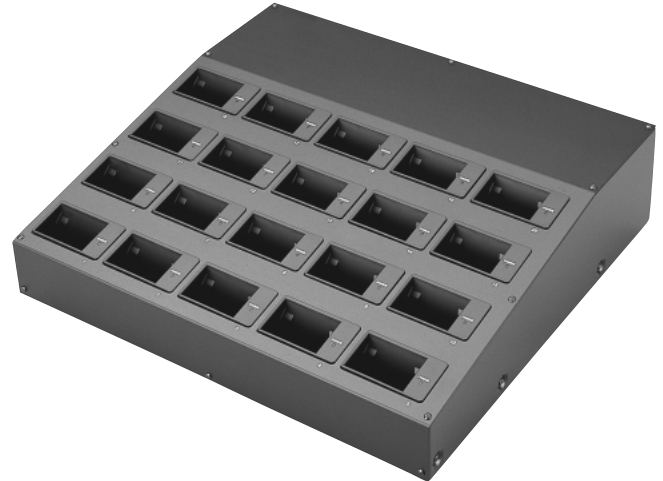

## XA-GT1TN

Infrared address transmitter

- Install one for each exhibit when the manual pointing start system is used. Install on a ceiling or wall near the entrance when the auto start system is used.

XA-GT1TN infrared address transmitter	
Transmission system	Proprietary code infrared address transmission
Address system	Mini rotary x 3 (code No. 000 - 255)
Directivity angle	Horizontal direction: about $\pm 20$ degrees for auto setting; about $\pm 45$ degrees for point setting Vertical direction: about $\pm 20$ degrees
Effective range	About 7 m (depending on the installation conditions)
Power supply	Specified AC adapter (DC 12 V $\pm 10\%$ , 0.4A)
Dimensions	120.5 (W) x 66.0 (H) x 28.0 (D) mm (4-3/4" x 2-5/8" x 1-1/8")
Weight	Approx. 110 g (0.25 lbs.)
Accessories	Installation brackets

## XA-GC20BK

Charger

- 20 players can be fully charged simultaneously in about 3 hours.

XA-GC20BK charger	
Number of rechargeable units	Up to 20
Charging time	About 3 hours (with indications for "during charging" and "charging complete")
Power consumption	270 VA
Power requirements	110 —240 V, 50/60 Hz
Dimensions	477 (W) x 138 (H) x 438 (D) mm (18-13/16" x 5-7/16" x 17-1/4")
Weight	Approx. 7.5 kg (16.6 lbs.)
Accessory	Power cord