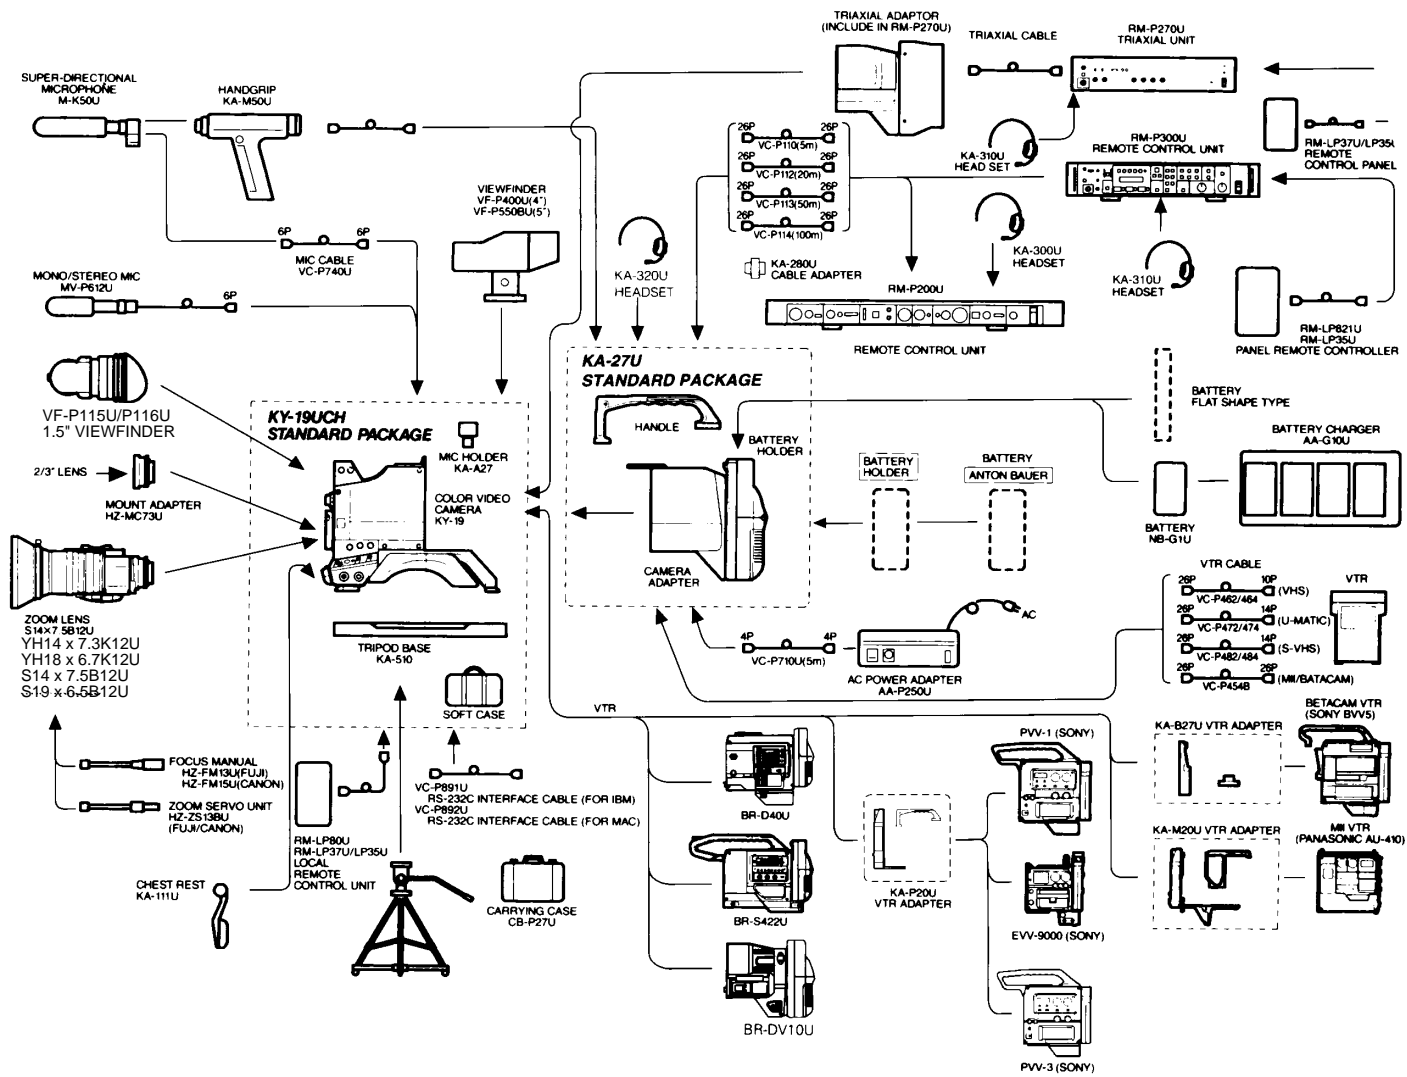

KY-19U System Configuration

S14 × 7.5B12U
14:1 Power Zoom Lens

S19 × 6.5B12U
19:1 Power Zoom Lens

YH14 × 7.3K12U
14:1 Power Zoom Lens

YH18 × 6.7K12U
19:1 Power Zoom Lens

(Fujinon)

(Fujinon)

(Canon)

(Canon)