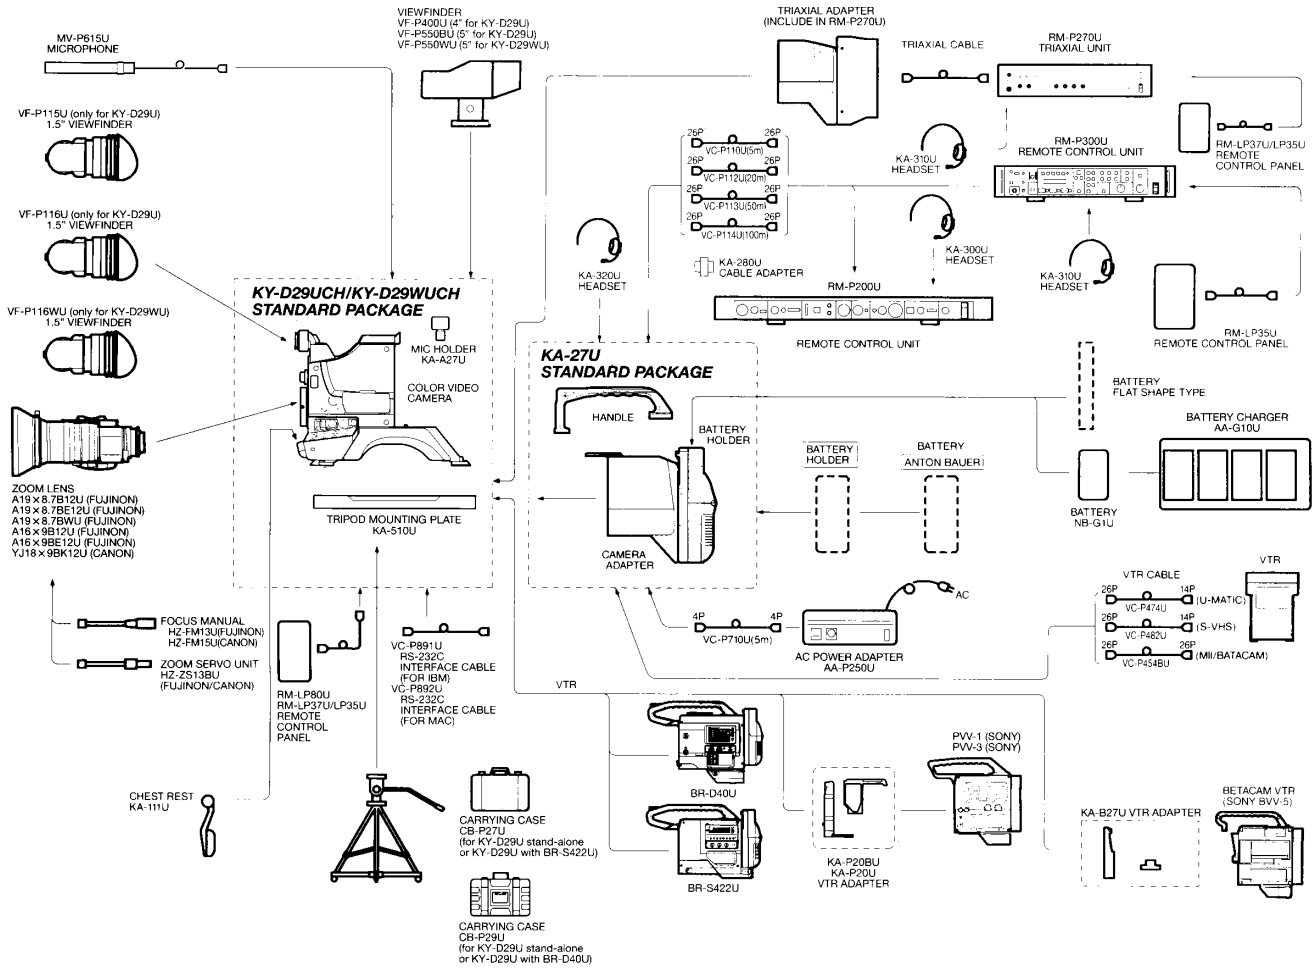

KY-D29WU/KY-D29U System Configuration

A19 × 8.7B12U
19:1 Power Zoom Lens (For KY-D29U and KY-D29WU)

A19 × 8.7BE12U
19:1 Power Zoom Lens with 2Extender (For KY-D29U and KY-D29WU) (Fujinon)

A19 × 8.7BWU
19:1 Power Zoom Lens (For KY-D29WU)

A16 × 9BWU
16:1 Power Zoom Lens

A16 × 9BE12U
16:1 Power Zoom Lens with 2Extender

YJ18 × 9BK12U
18:1 Power Zoom Lens

All model numbers, specifications and prices are subject to change without notice.