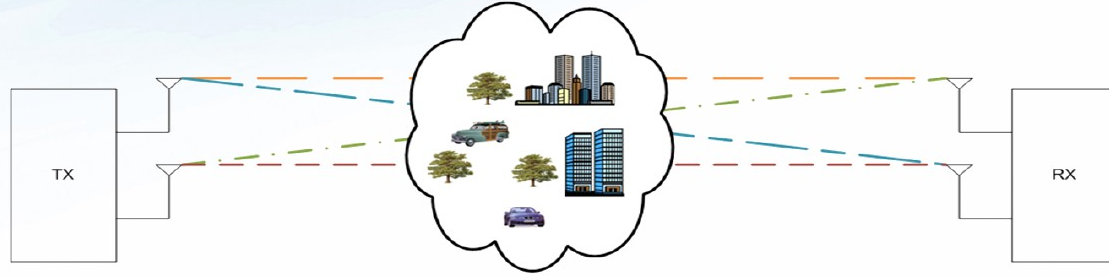

Better reliability than bonded systems

Longer transmission distance than Wi-Fi

Two way communication

Fully flexible, self-healing network

Private MESH Network

Spatial Diversity

Private MESH Network

Ideal for JVC Cameras
Built-in Streaming encoder
Zixi technology with FEC/ARQ
Adaptive bit rate control

800 Series

600 Series

GY-LS300

GY-HM200

Silvus Networking Technology

MESH Networking Architecture

MIMO Multiple Diversity Antenna Technology

Beam-forming RX Technology