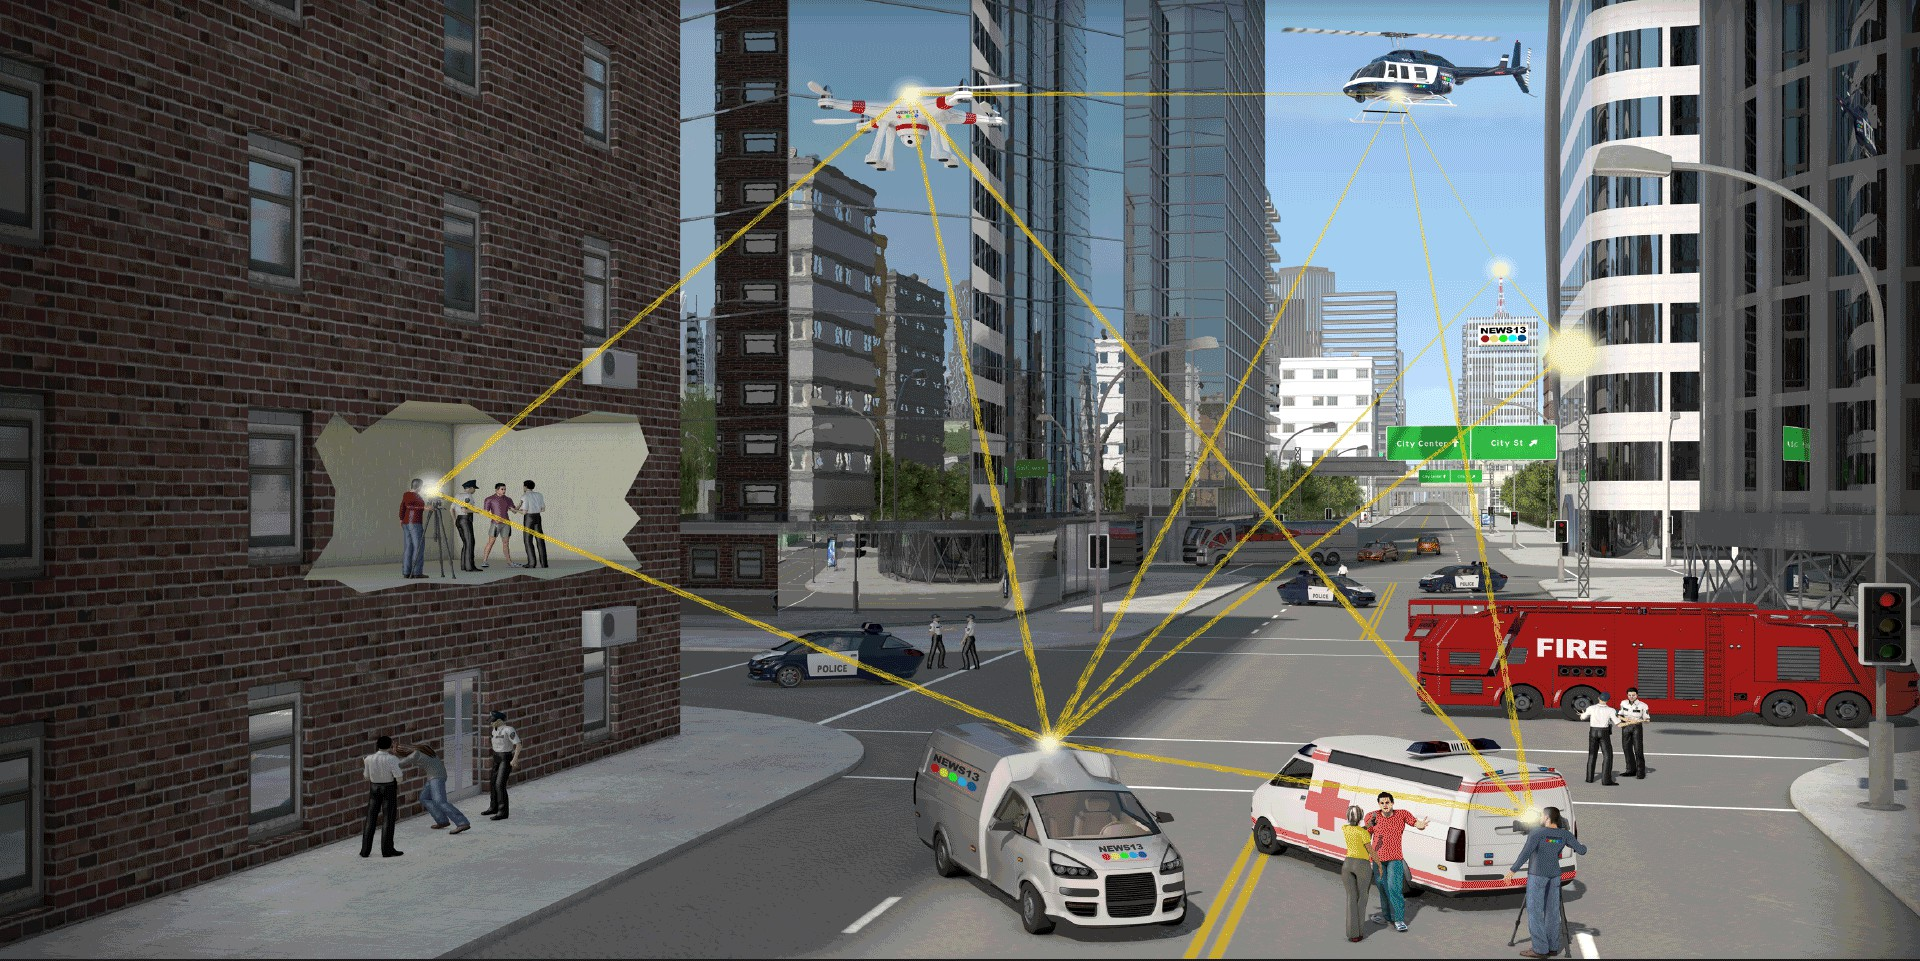

The JVC logo is rendered in a bold, red, sans-serif font. The letters are thick and blocky, with a slight shadow effect that gives them a three-dimensional appearance. The 'J' and 'V' are connected at the top, and the 'C' is a simple, rounded shape.

Private MESH Network

JVCKENWOOD

Private MESH Network

*Ideal for wireless
and multi-camera coverage of
sports, parades, concerts and news*

Private MESH Network

*No cellular congestion worries
Less expensive than microwave
Works with your JVC cameras*

Private MESH Network

Typical Wifi Congestion

Private MESH Network

*Each wireless node becomes
an access point in your network*

JVC KENWOOD

JVC

Private MESH Network

Greater bandwidth than cellular

Better reliability than bonded systems

Longer transmission distance than Wi-Fi

Two way communication

Fully flexible, self-healing network

Private MESH Network

Spatial Diversity

Private MESH Network

Ideal for JVC Cameras
Built-in Streaming encoder
Zixi technology with FEC/ARQ
Adaptive bit rate control