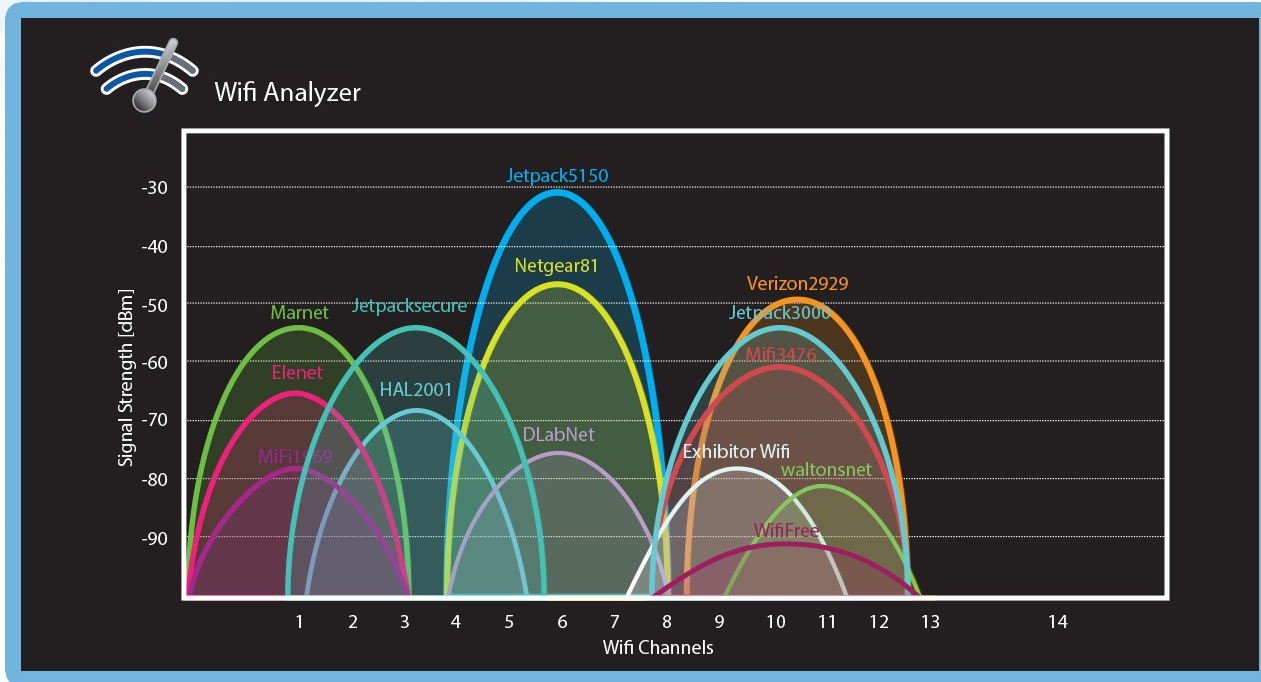

Private MESH Network

Typical Wifi Congestion

Private MESH Network

*Each wireless node becomes
an access point in your network*

JVC KENWOOD

JVC

Private MESH Network

Greater bandwidth than cellular