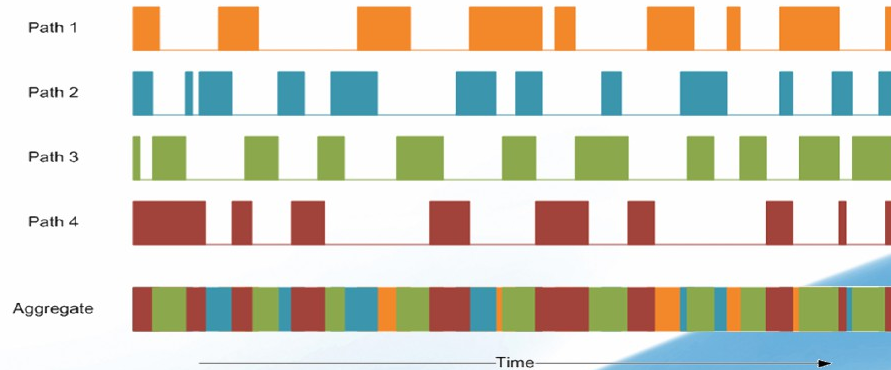

Private MESH Network

Typical Wifi Congestion

Private MESH Network

*Each wireless node becomes
an access point in your network*

JVC KENWOOD

JVC

Private MESH Network

Greater bandwidth than cellular

Better reliability than bonded systems

Longer transmission distance than Wi-Fi

Two way communication

Fully flexible, self-healing network

Private MESH Network

Spatial Diversity

Private MESH Network

Ideal for JVC Cameras
Built-in Streaming encoder
Zixi technology with FEC/ARQ
Adaptive bit rate control

800 Series

600 Series

GY-LS300

GY-HM200

Silvus Networking Technology

MESH Networking Architecture

MIMO Multiple Diversity Antenna Technology

Beam-forming RX Technology