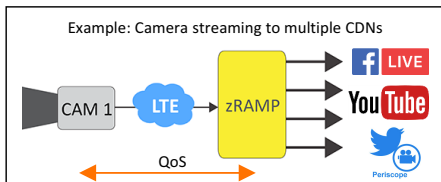

zRAMP – IP Video Server with Zixi QoS

- Personal "Cloud" streaming server appliance
- Reliable streaming with Zixi QoS
- Single input streaming to multiple designations
- 4x4 and 2x2 input/output options
- Low power, fanless design for 24/7 operation
- No subscription fees

For more information call or email 973-317-5259 proinfo@us.jvckenwood.com