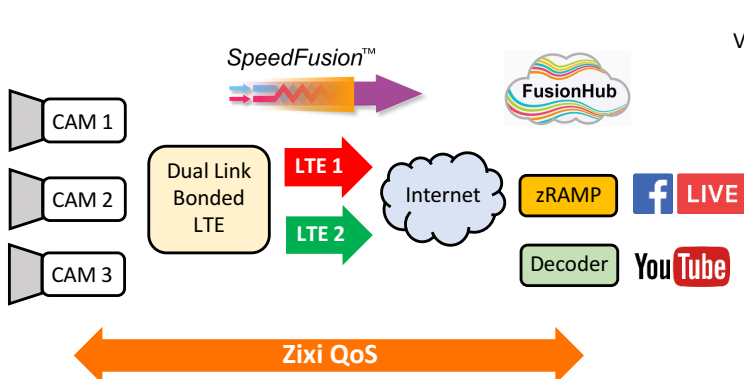

## CONNECTED CAM™

**Affordable**

JVC cameras feature built-in encoder and IP connectivity.

Our Bonded LTE uplink systems provide bi-directional VPN connection and full *Internet* access.

### Cameras with built-in streaming and connectivity

- |                 |                 |                     |
|-----------------|-----------------|---------------------|
| <b>GY-HC900</b> | <b>GY-HC550</b> | <b>KY-PZ100 PTZ</b> |
| <b>GY-HM660</b> | <b>GY-HC500</b> | <b>GY-HM650</b>     |
| <b>GY-HM250</b> | <b>GY-HM890</b> | <b>GY-HM850</b>     |
| <b>GY-HM200</b> | <b>GY-LS300</b> |                     |

**Reliable**

Streaming live video from any location over LTE or even Wi-Fi/LAN presents many challenges including bandwidth limitation, packet (data) loss, latency and jitter which may result in the corrupted video. The Internet is a “public” network, shared among millions of users, with unpredictable variations of speed and connection quality. Bonding multiple connections to increase available bandwidth and providing efficient error correction (QoS) to compensate for data loss assure delivery of broadcast-quality video over “public” networks. JVC cameras, IP video servers, and decoders are equipped with Zixi error correction (QoS). Zixi protocol monitors connection quality and applies the dynamic mix of FEC (Forward Error Correction), ARQ (Advanced Repeat reQuest) and Adaptive Bitrate to recover 100% of data in difficult network conditions.

# zRAMP – IP Video Server with Zixi QoS

- Personal "Cloud" streaming server appliance
- Reliable streaming with Zixi QoS
- Single input streaming to multiple designations
- 4x4 and 2x2 input/output options
- Low power, fanless design for 24/7 operation
- No subscription fees