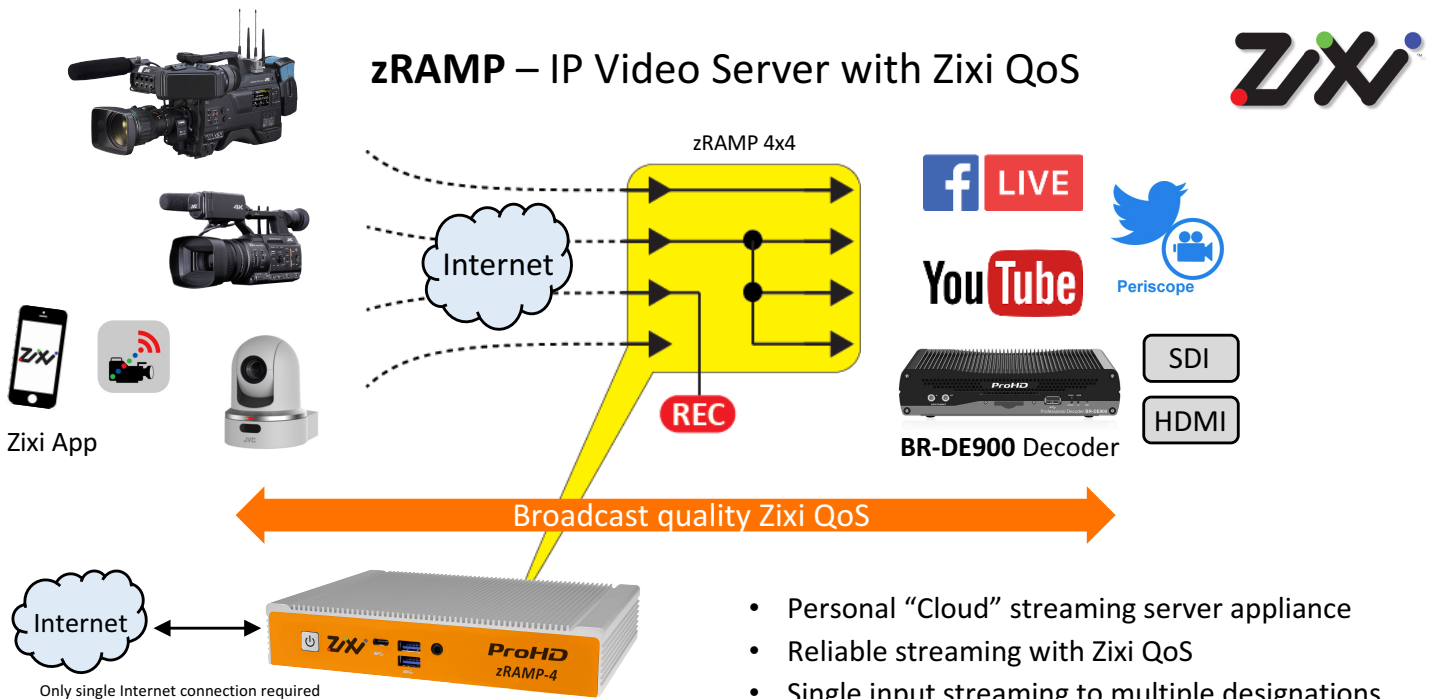

### Bonded LTE uplink systems

- |                    |                                      |
|--------------------|--------------------------------------|
| <b>SFE-CAM</b>     | Dual Link LTE dockable Wi-Fi Hotspot |
| <b>PB-CELL200</b>  | Dual Link LTE portable Wi-Fi Hotspot |
| <b>WB-CELL200A</b> | Dual Link LTE IP67 uplink            |
| <b>WB-CELL410</b>  | Quad Link LTE-A IP67 uplink          |
| <b>WB-MAP100</b>   | Long-range 5 GHz Wi-Fi Hotspot       |
| <b>WB-MCA100</b>   | Long-range camera adapter            |
| <b>HD-65U</b>      | USB Wi-Fi adapter                    |

**Reliable**

Streaming live video from any location over LTE or even Wi-Fi/LAN presents many challenges including bandwidth limitation, packet (data) loss, latency and jitter which may result in the corrupted video. The Internet is a “public” network, shared among millions of users, with unpredictable variations of speed and connection quality. Bonding multiple connections to increase available bandwidth and providing efficient error correction (QoS) to compensate for data loss assure delivery of broadcast-quality video over “public” networks. JVC cameras, IP video servers, and decoders are equipped with Zixi error correction (QoS). Zixi protocol monitors connection quality and applies the dynamic mix of FEC (Forward Error Correction), ARQ (Advanced Repeat reQuest) and Adaptive Bitrate to recover 100% of data in difficult network conditions.

# SFE-CAM – Dual Link Bonded LTE uplink

Connect multiple cameras and IoT devices

# zRAMP – IP Video Server with Zixi QoS

- Personal "Cloud" streaming server appliance
- Reliable streaming with Zixi QoS
- Single input streaming to multiple designations
- 4x4 and 2x2 input/output options
- Low power, fanless design for 24/7 operation
- No subscription fees