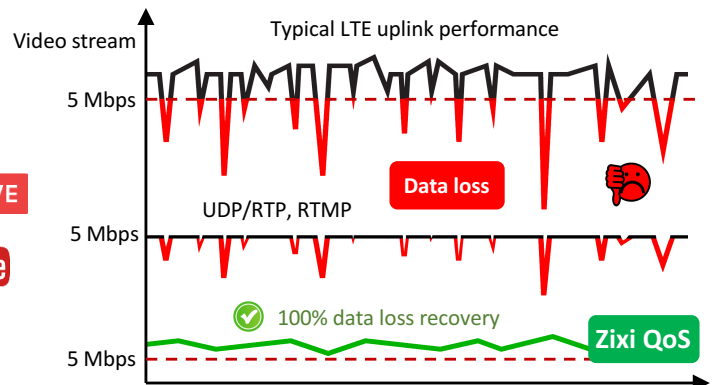

## CONNECTED CAM™

**Affordable**

JVC cameras feature built-in encoder and IP connectivity.

Our Bonded LTE uplink systems provide bi-directional VPN connection and full *Internet* access.

### Cameras with built-in streaming and connectivity

- |                 |                 |                     |
|-----------------|-----------------|---------------------|
| <b>GY-HC900</b> | <b>GY-HC550</b> | <b>KY-PZ100 PTZ</b> |
| <b>GY-HM660</b> | <b>GY-HC500</b> | <b>GY-HM650</b>     |
| <b>GY-HM250</b> | <b>GY-HM890</b> | <b>GY-HM850</b>     |
| <b>GY-HM200</b> | <b>GY-LS300</b> |                     |

**Reliable**

Streaming live video from any location over LTE or even Wi-Fi/LAN presents many challenges including bandwidth limitation, packet (data) loss, latency and jitter which may result in the corrupted video. The Internet is a “public” network, shared among millions of users, with unpredictable variations of speed and connection quality. Bonding multiple connections to increase available bandwidth and providing efficient error correction (QoS) to compensate for data loss assure delivery of broadcast-quality video over “public” networks. JVC cameras, IP video servers, and decoders are equipped with Zixi error correction (QoS). Zixi protocol monitors connection quality and applies the dynamic mix of FEC (Forward Error Correction), ARQ (Advanced Repeat reQuest) and Adaptive Bitrate to recover 100% of data in difficult network conditions.